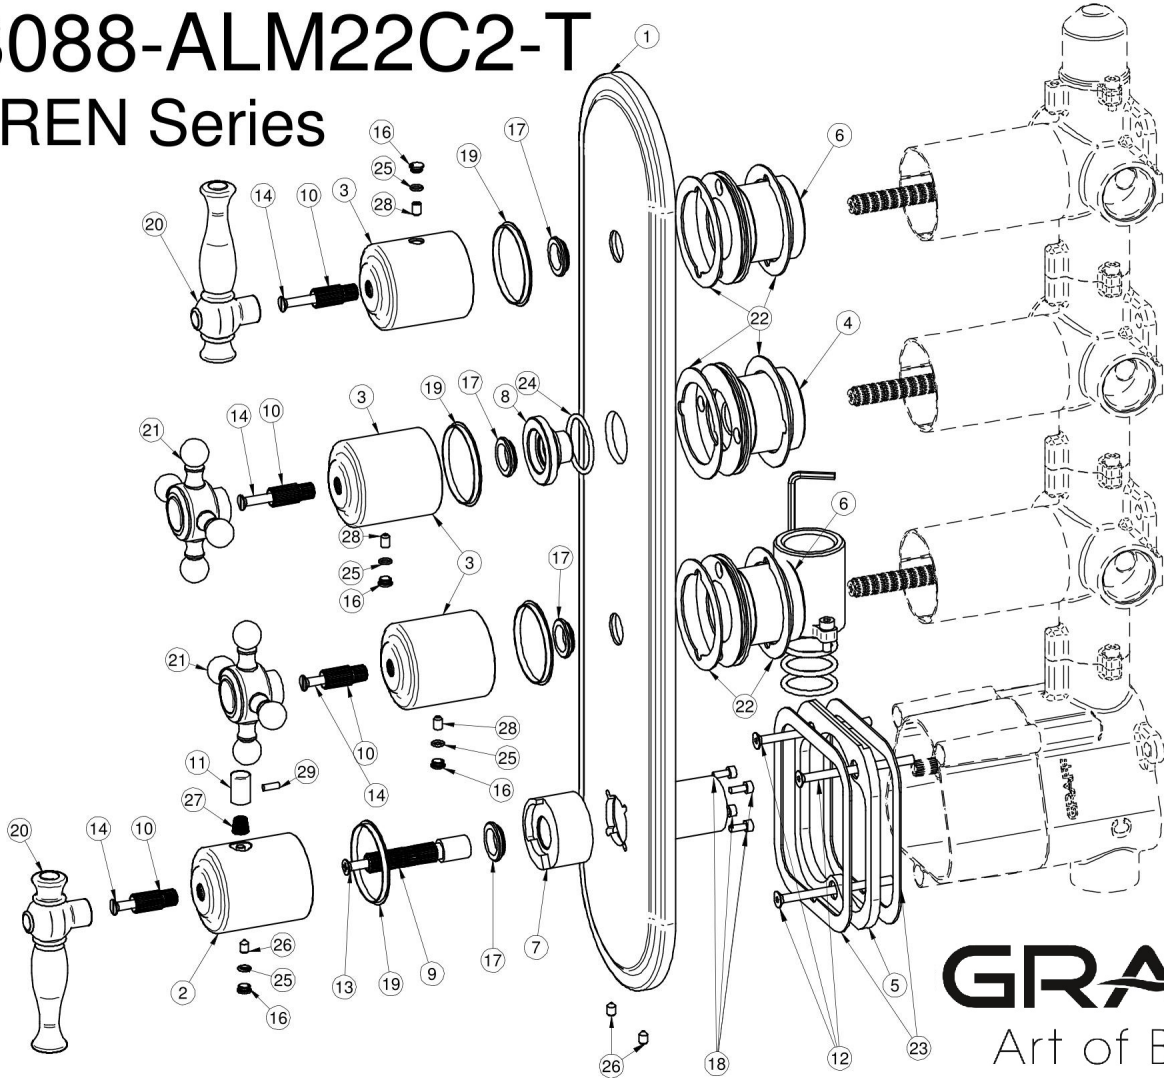

G-8088-ALM22C2-T

LAUREN Series

GRAFF[®]
Art of Bath