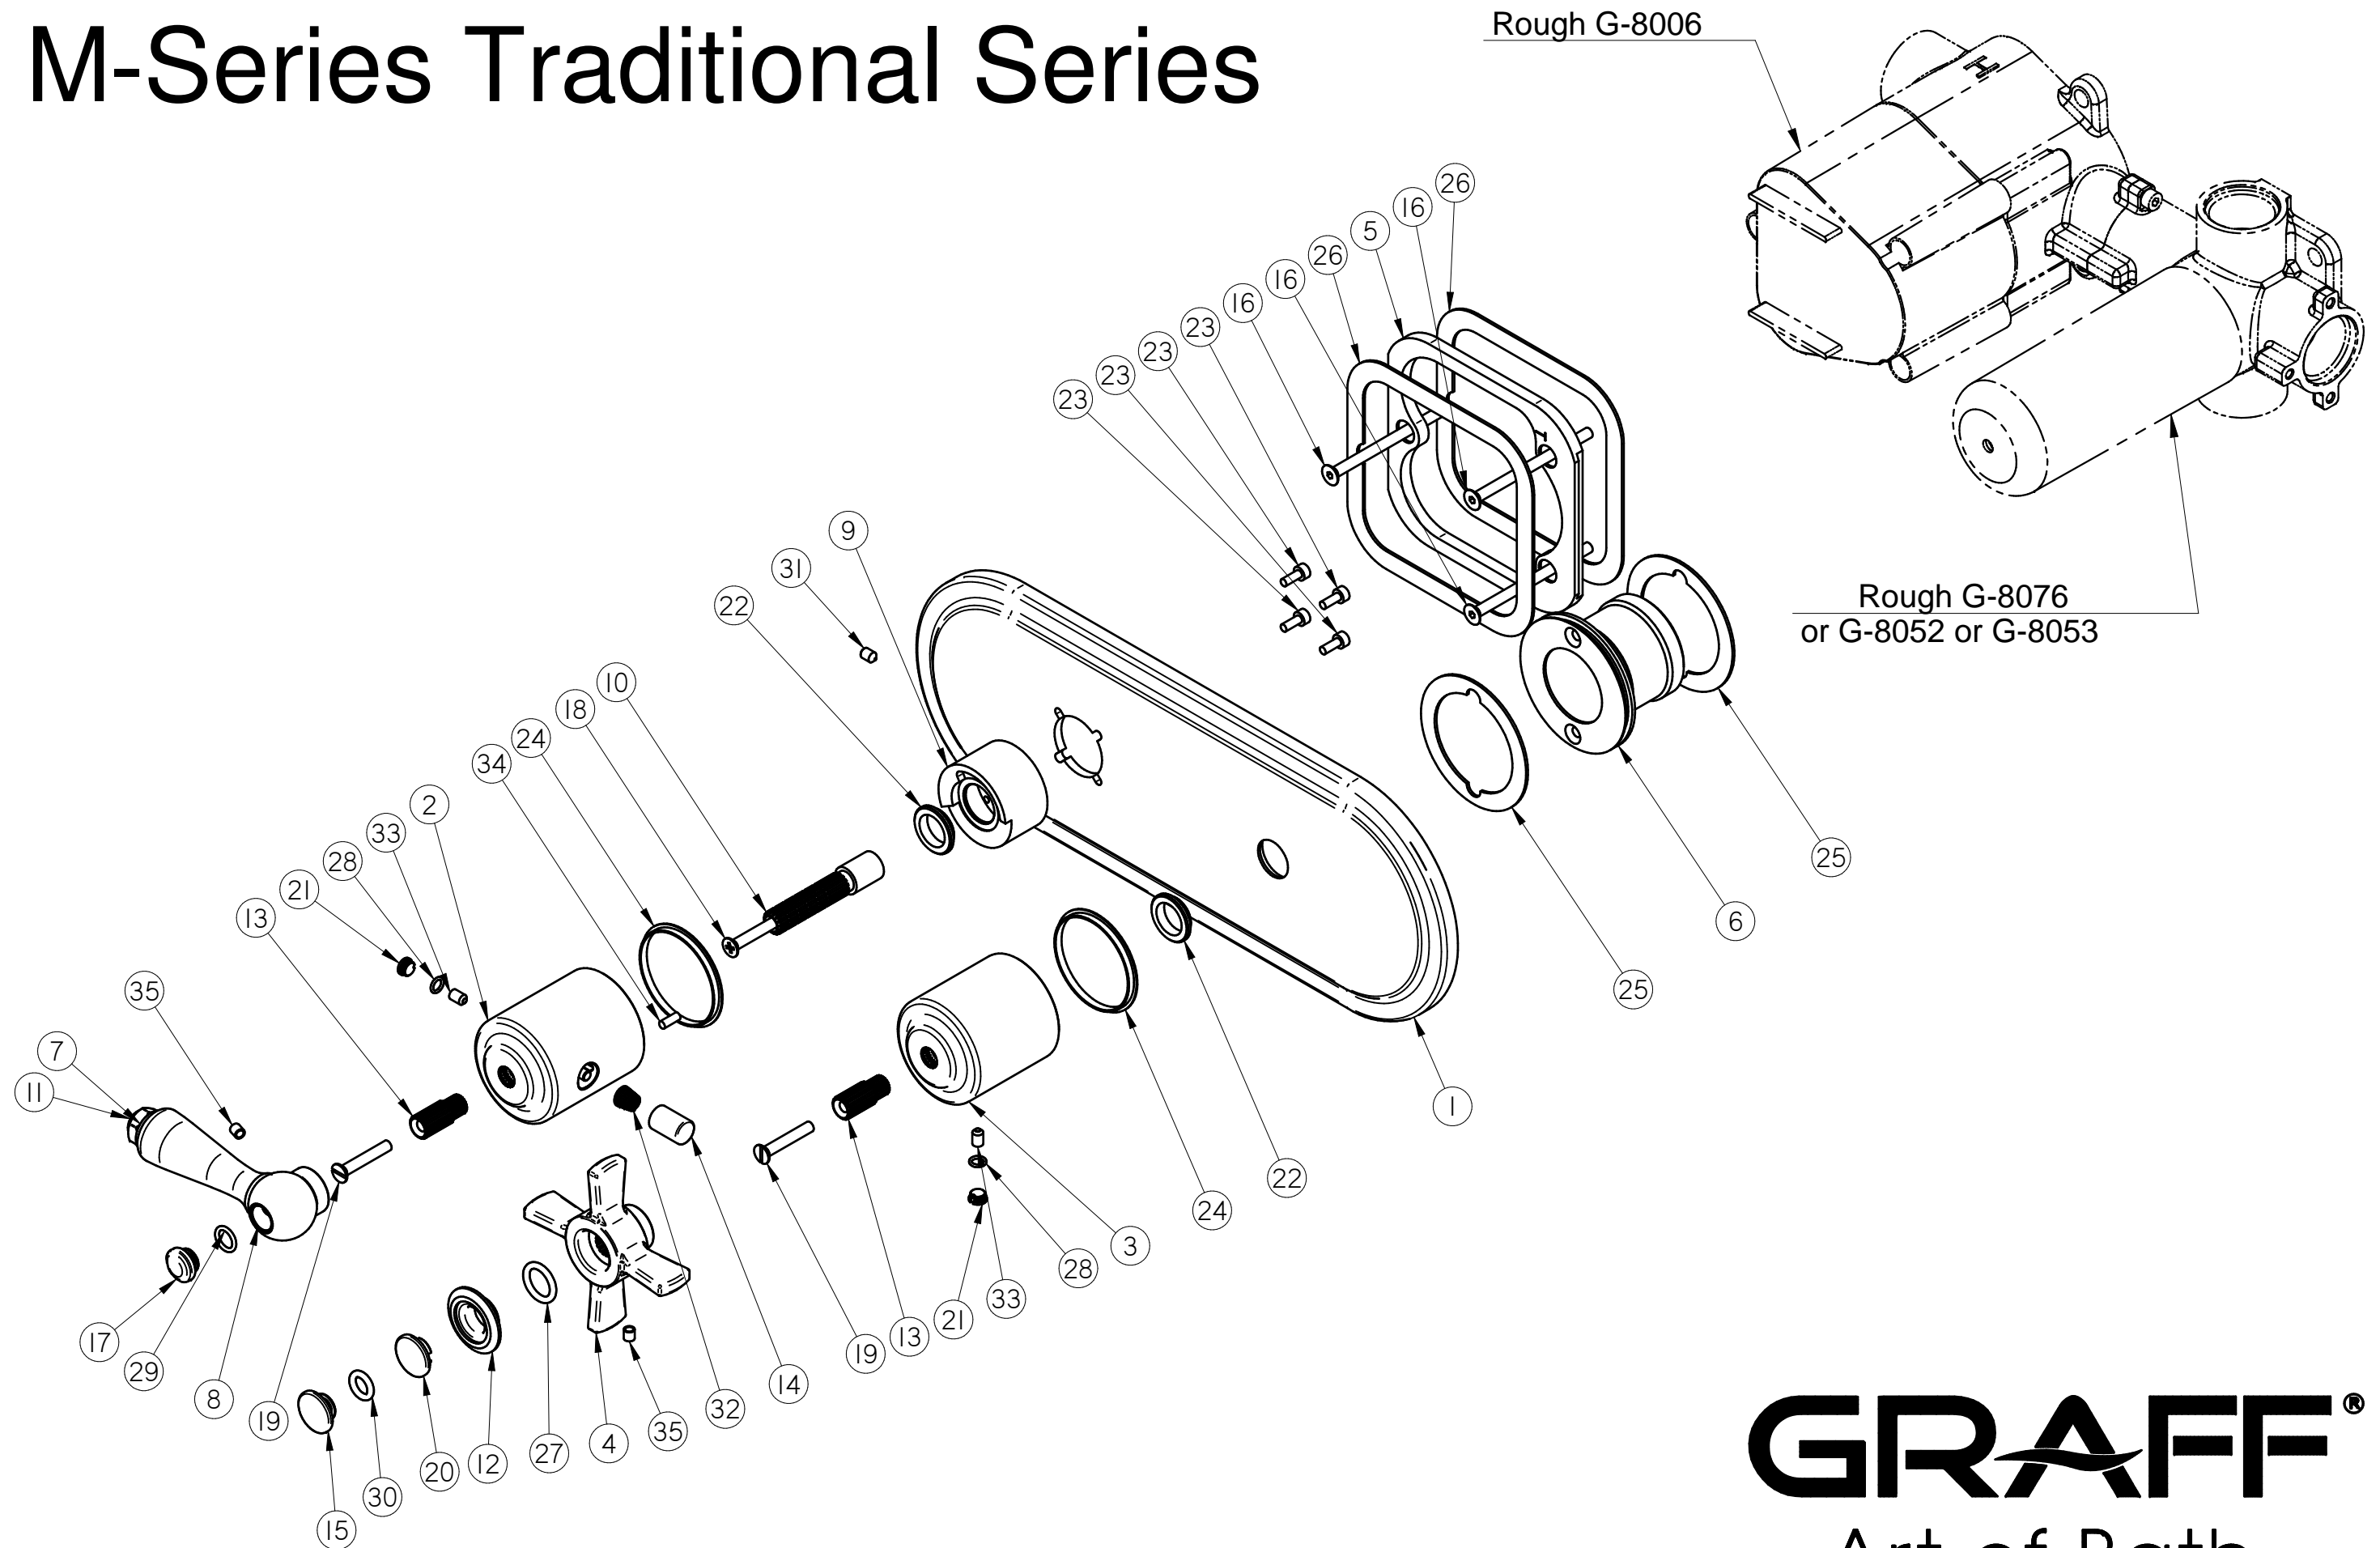

G-8086H-LM48C16-T

M-Series Traditional Series

GRAFF[®]
Art of Bath