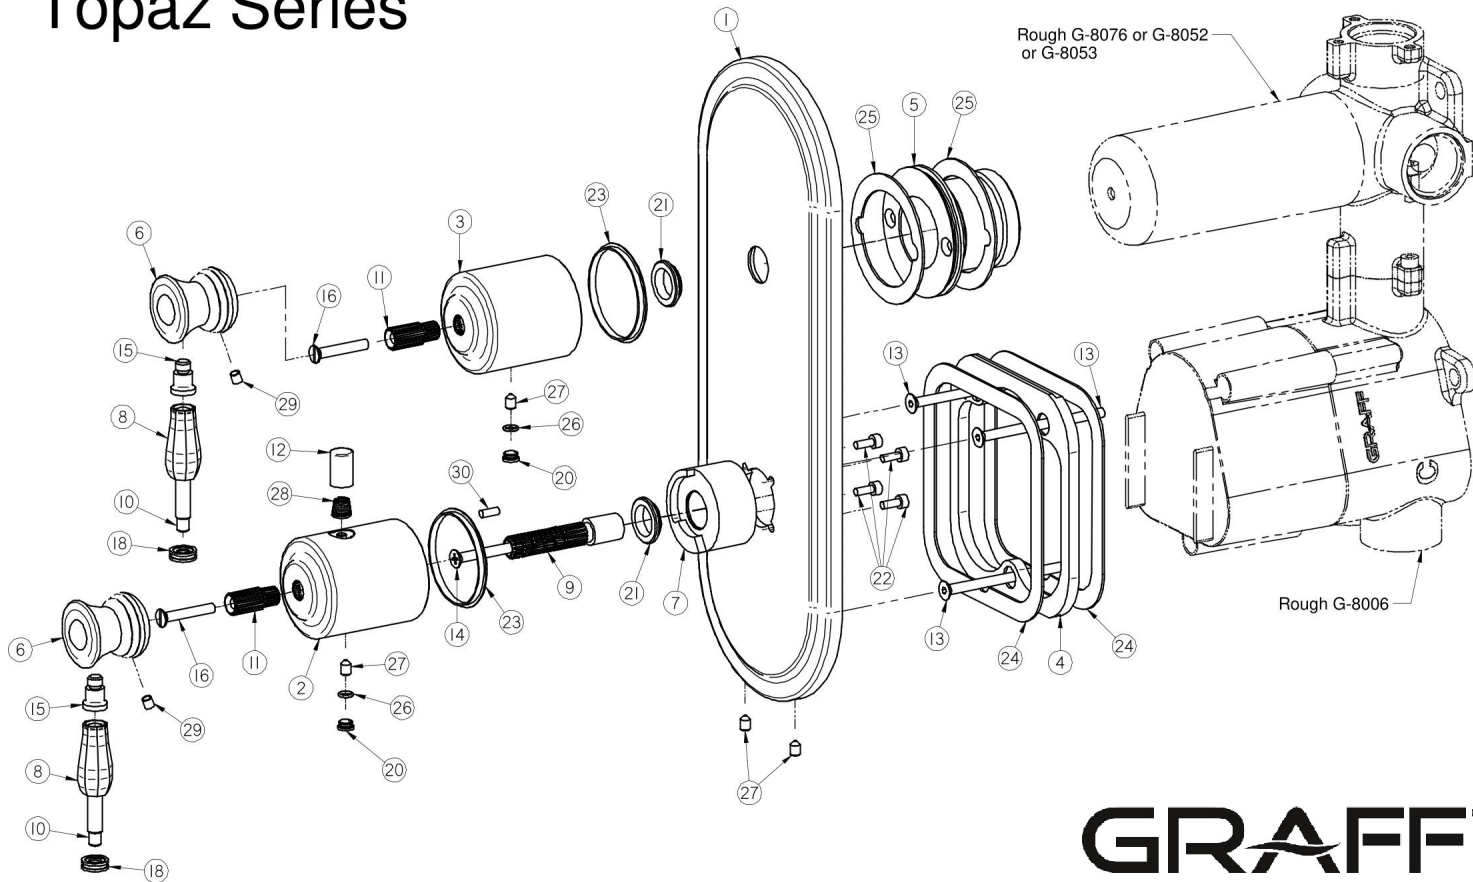

G-8086-LM63E0-T

Topaz Series

GRAFF[®]
Art of Bath