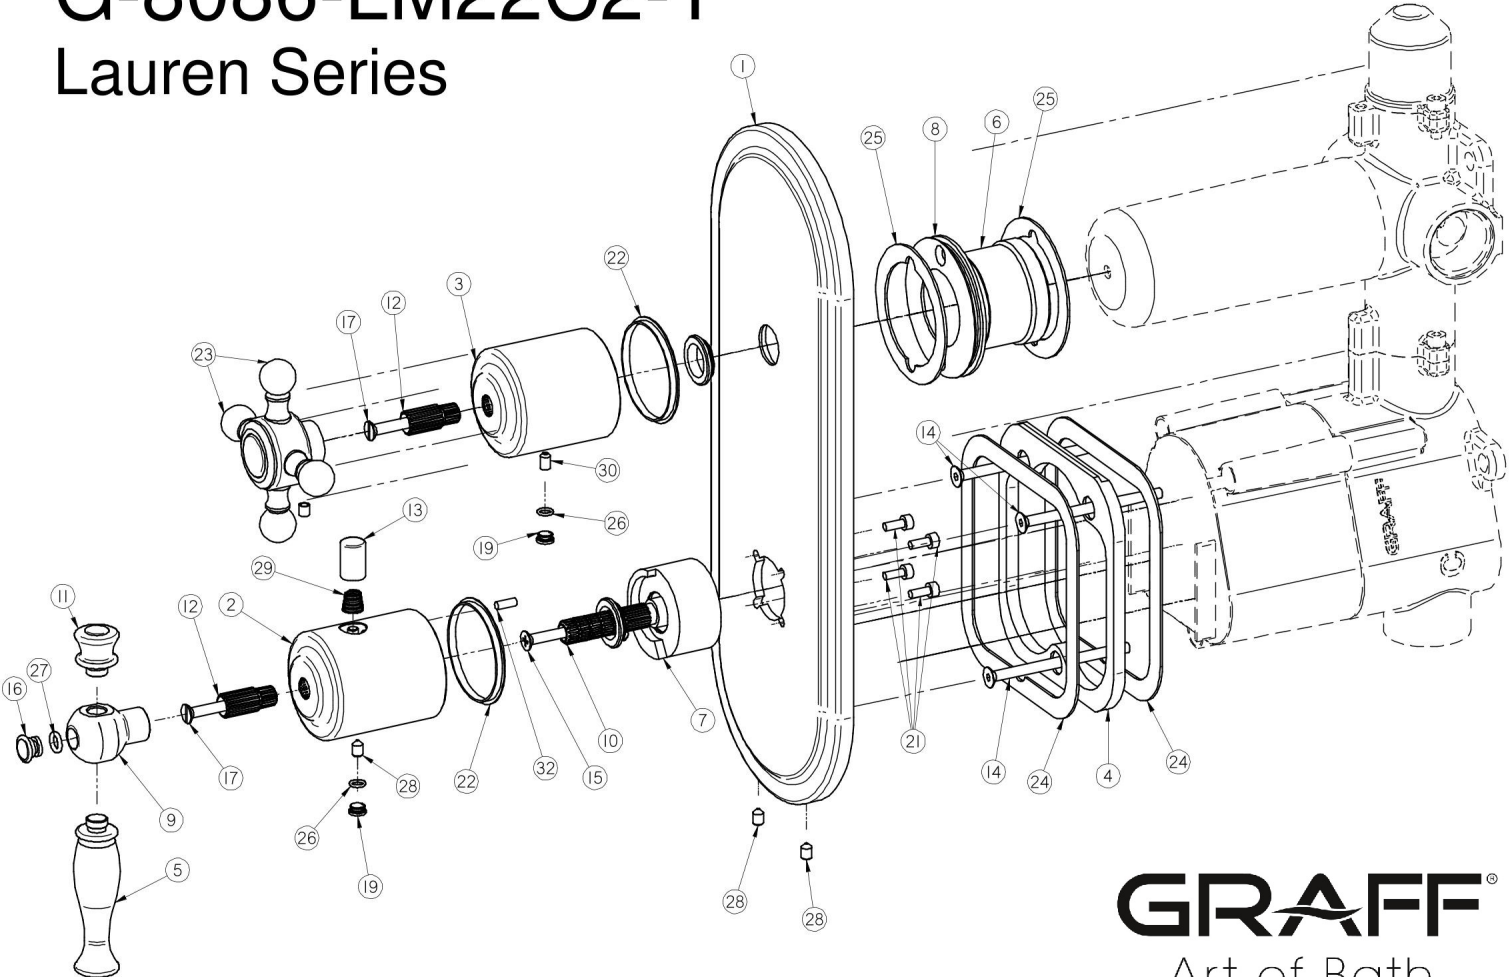

G-8086-LM22C2-T

Lauren Series

GRAFF[®]
Art of Bath