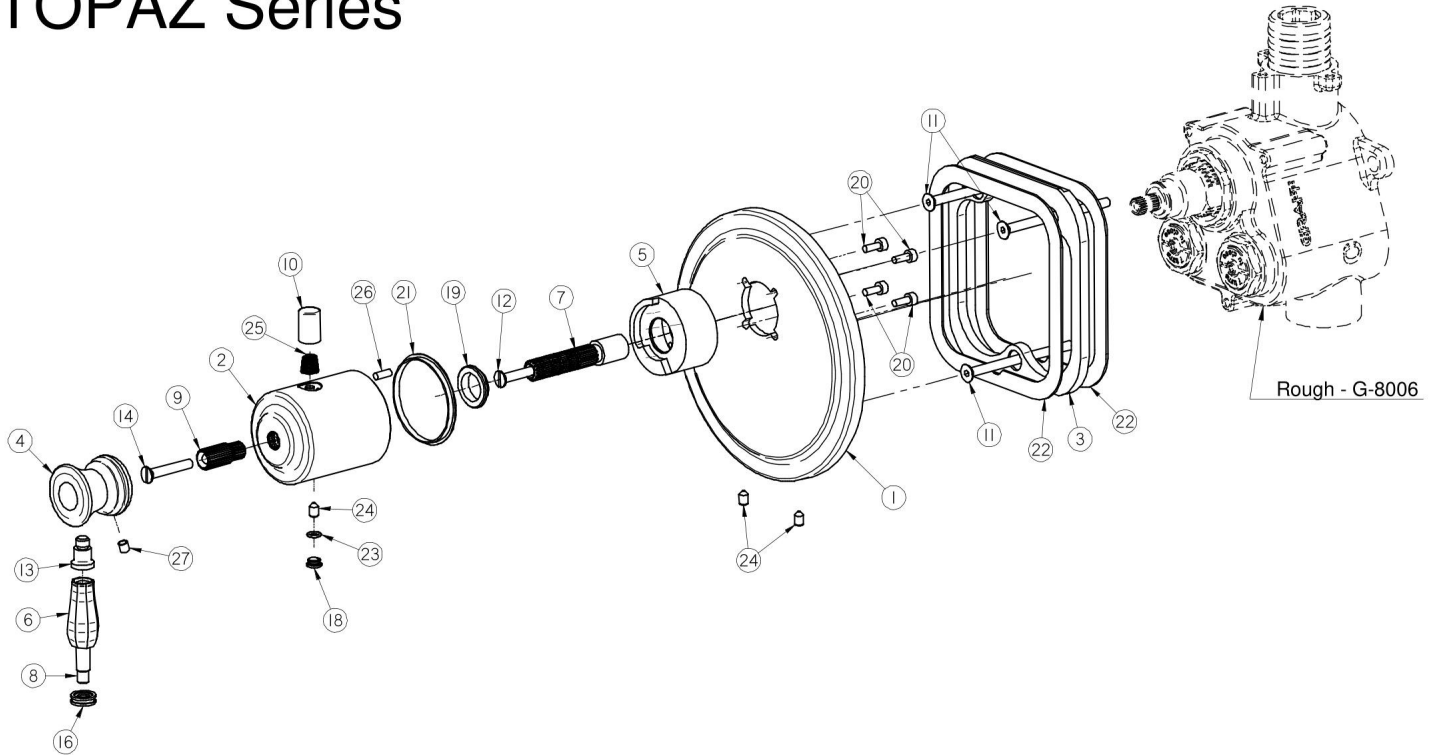

G-8031-LM63E-T

TOPAZ Series

GRAFF[®]
Art of Bath