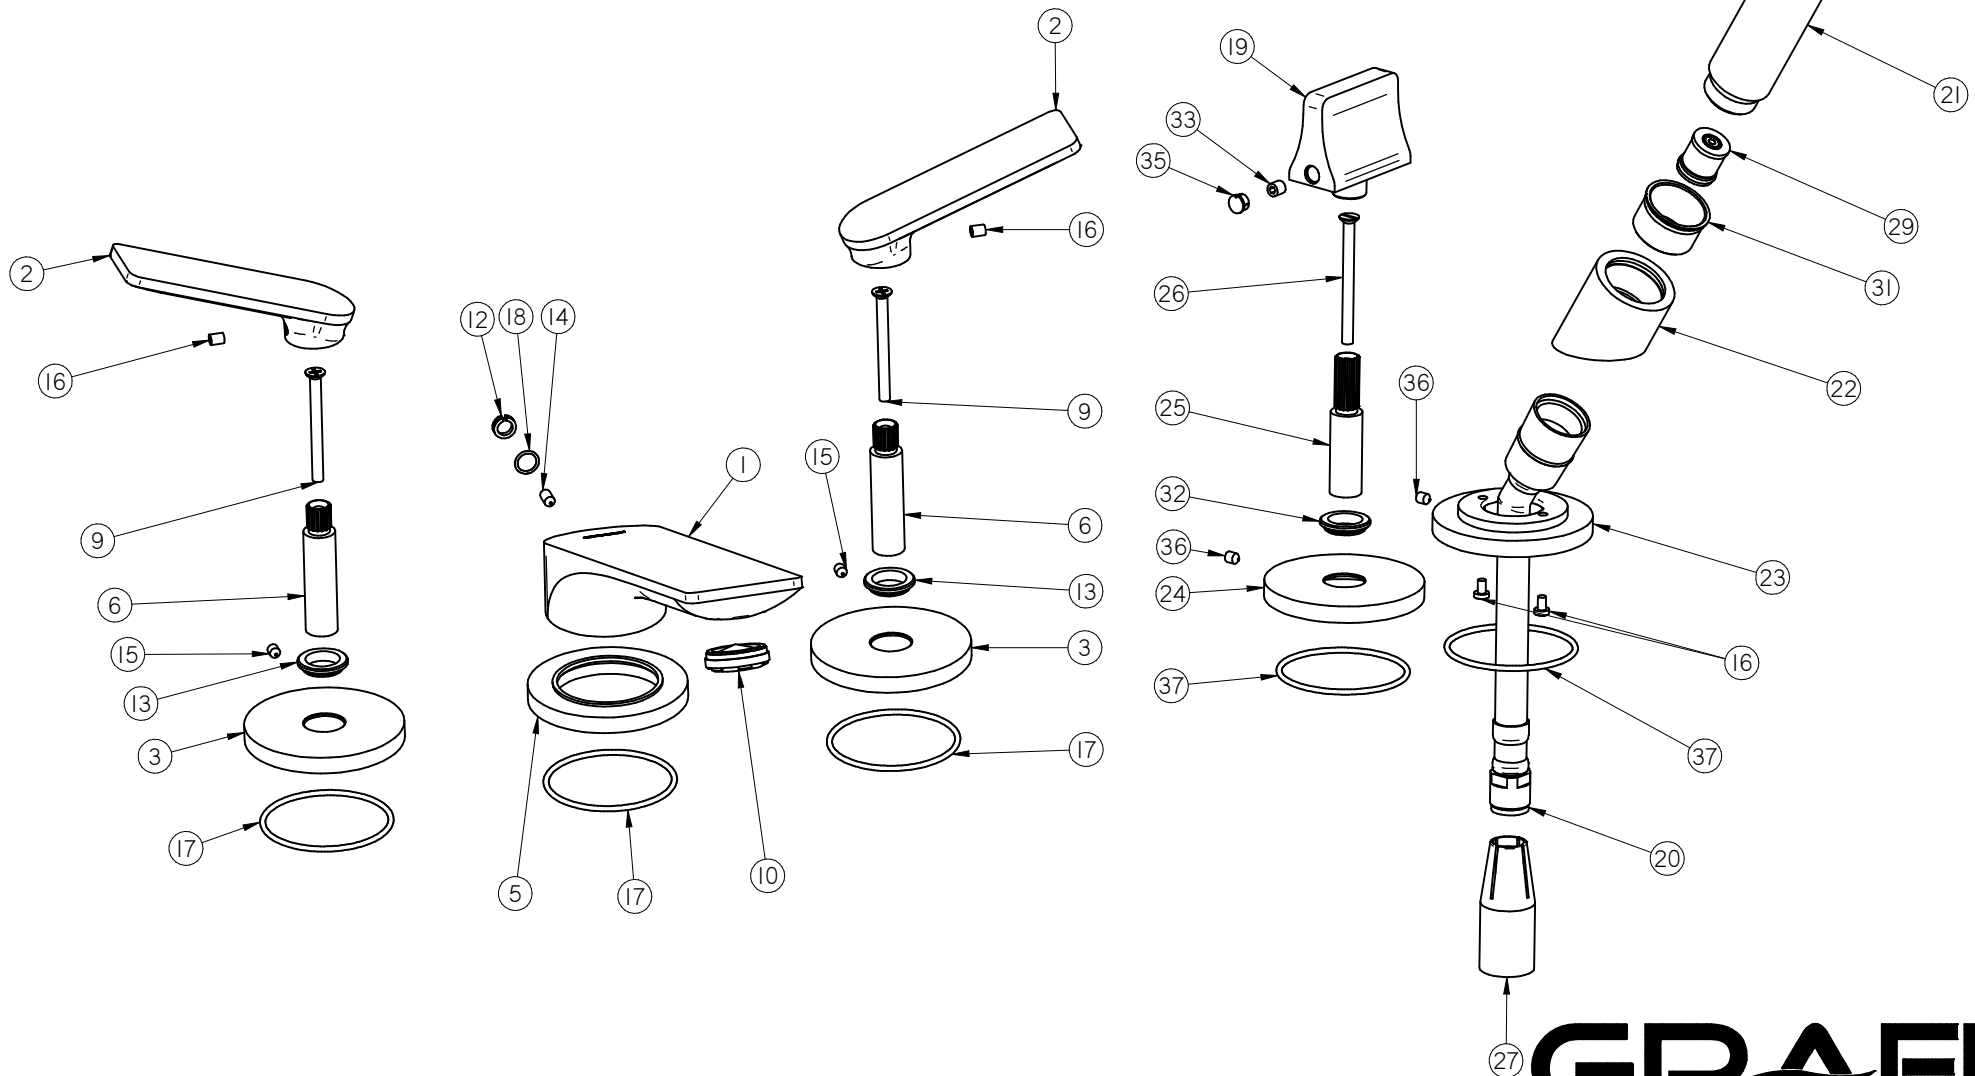

# G-6351

## Sento Series

**GRAFF**<sup>®</sup>  
CUTTING EDGE DESIGN