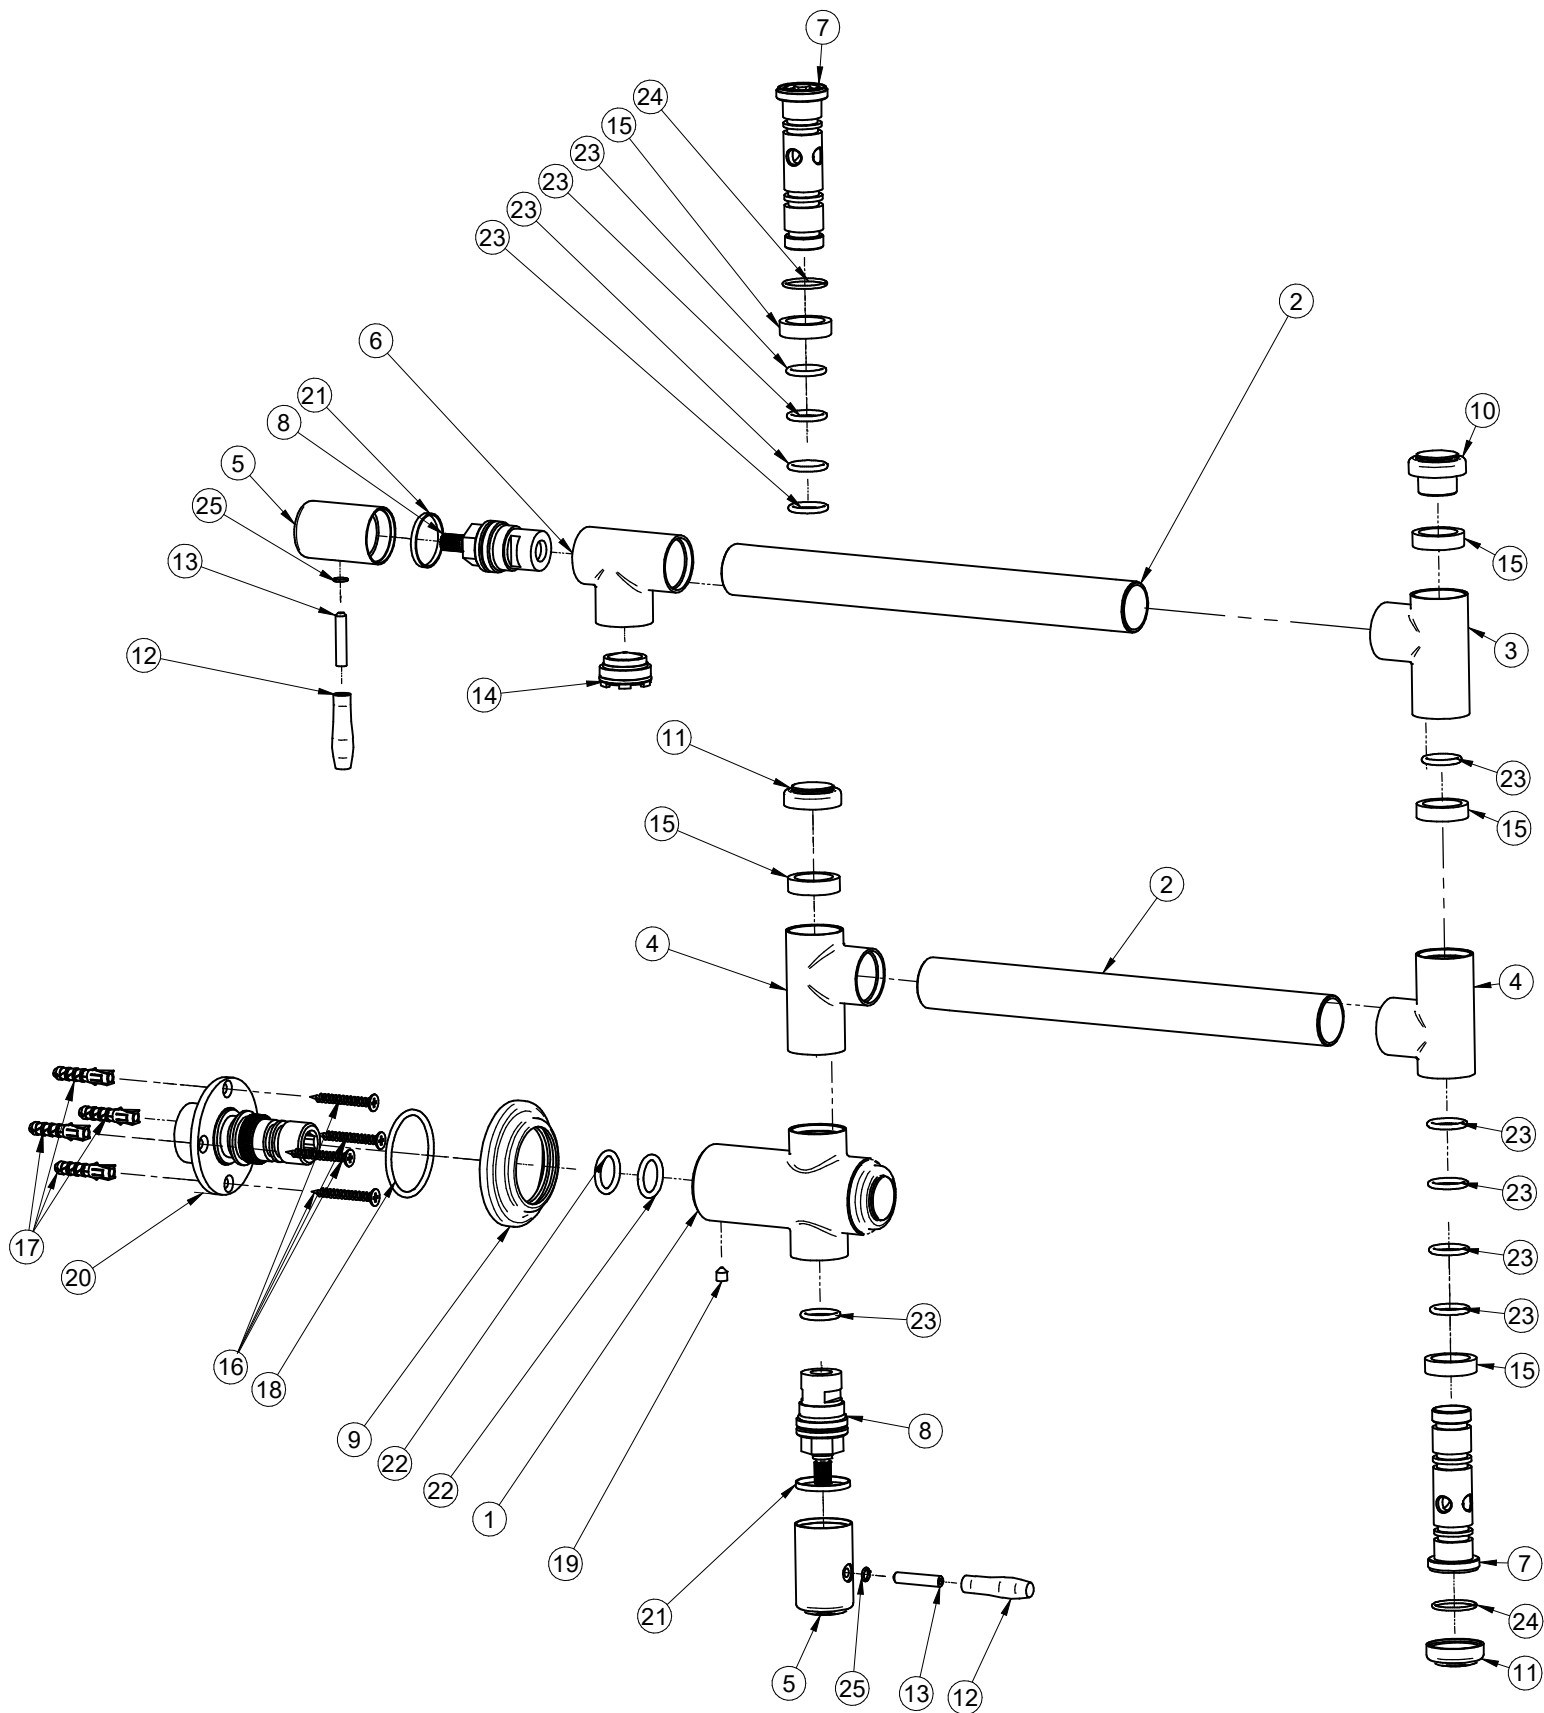

G-4915-LM50P

BOLLERO Series

GRAFF[®]
Art of Bath