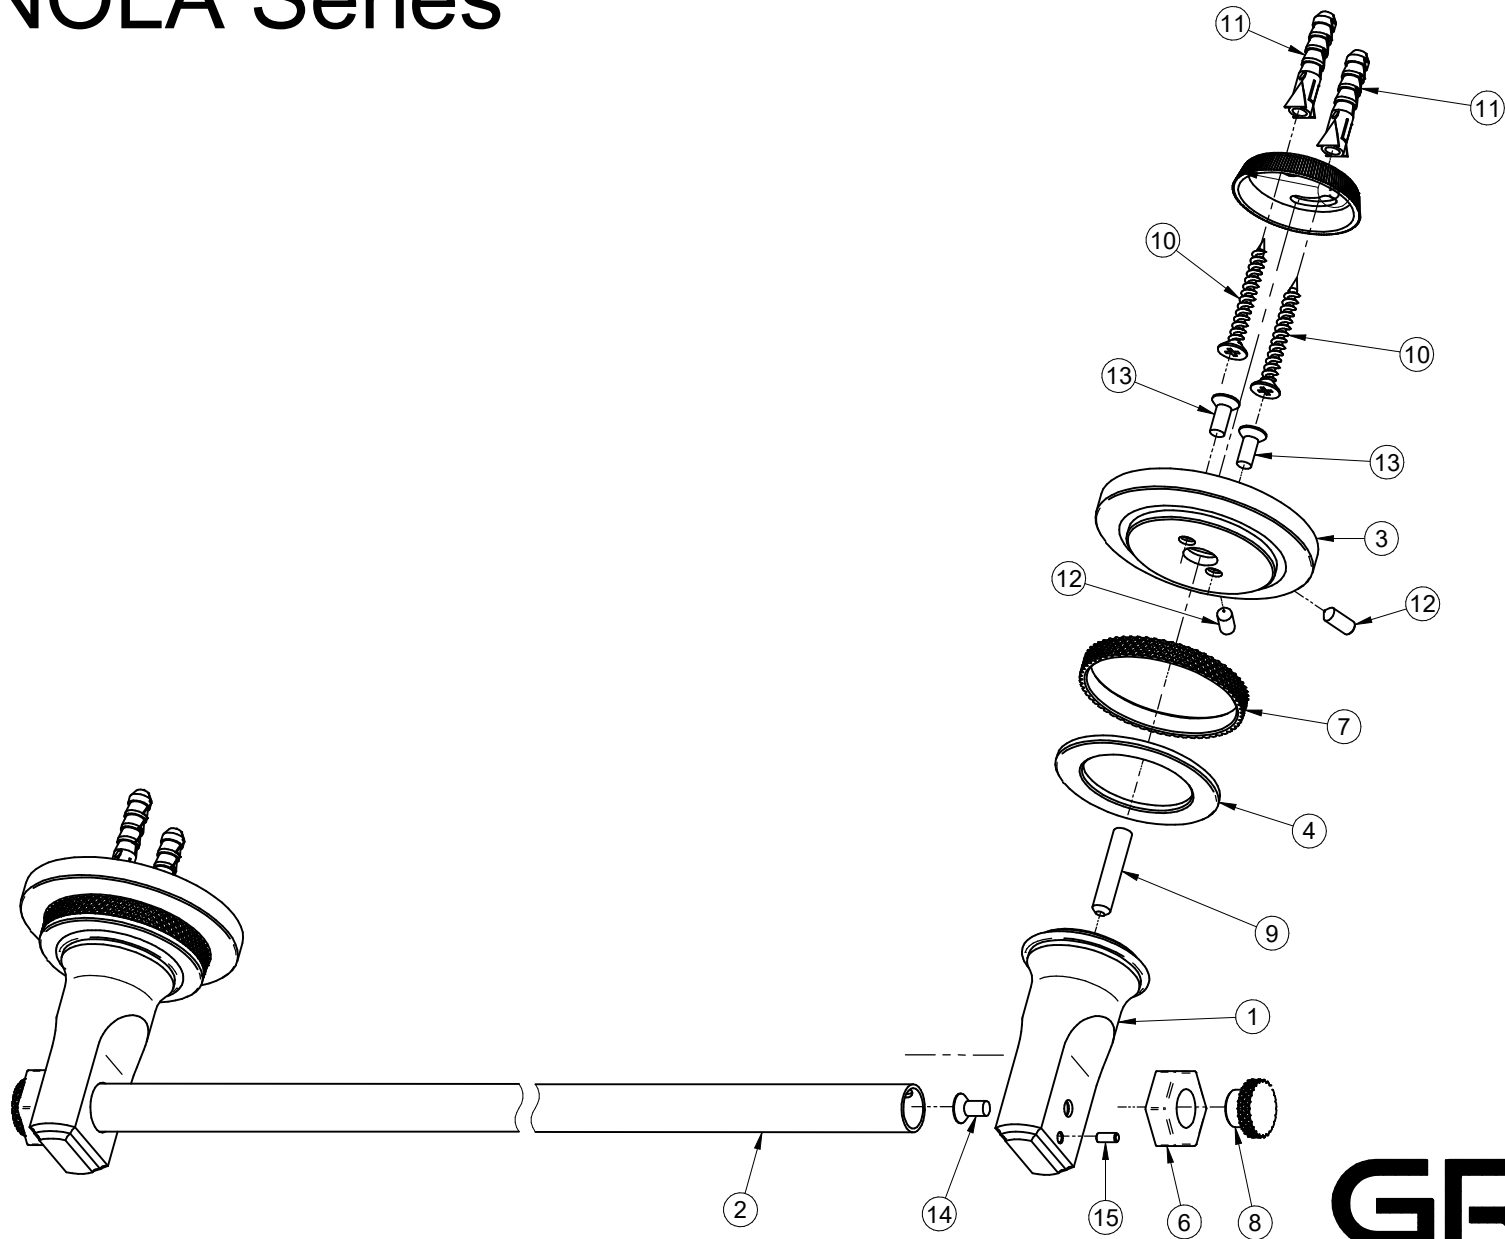

G-19307

VIGNOLA Series

GRAFF[®]
Art of Bath