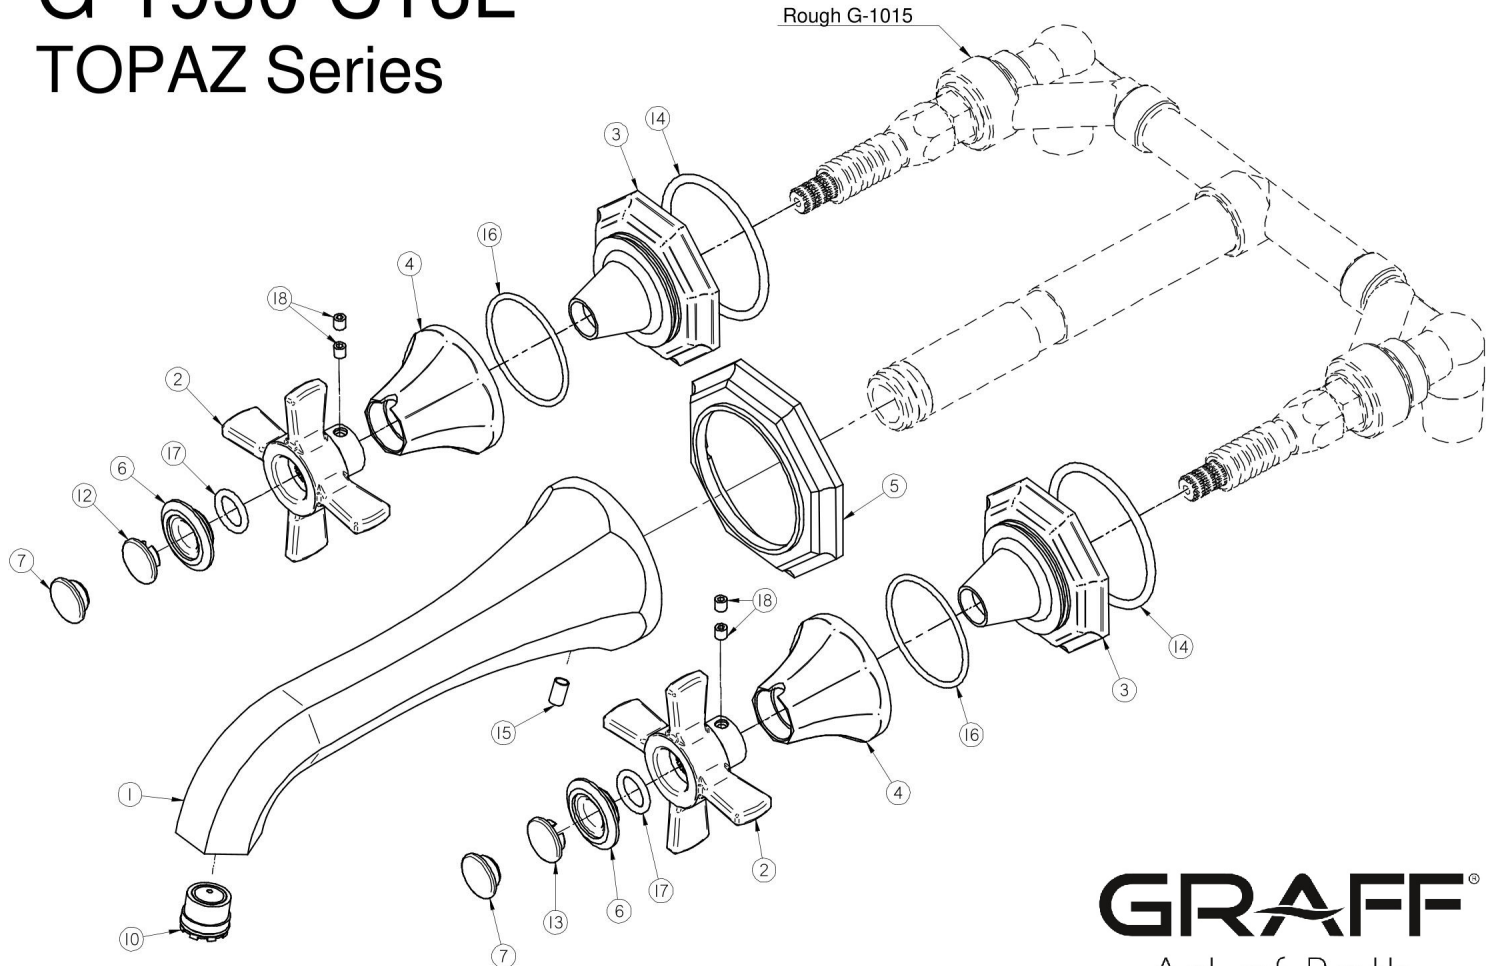

G-1930-C16L

TOPAZ Series

GRAFF[®]
Art of Bath