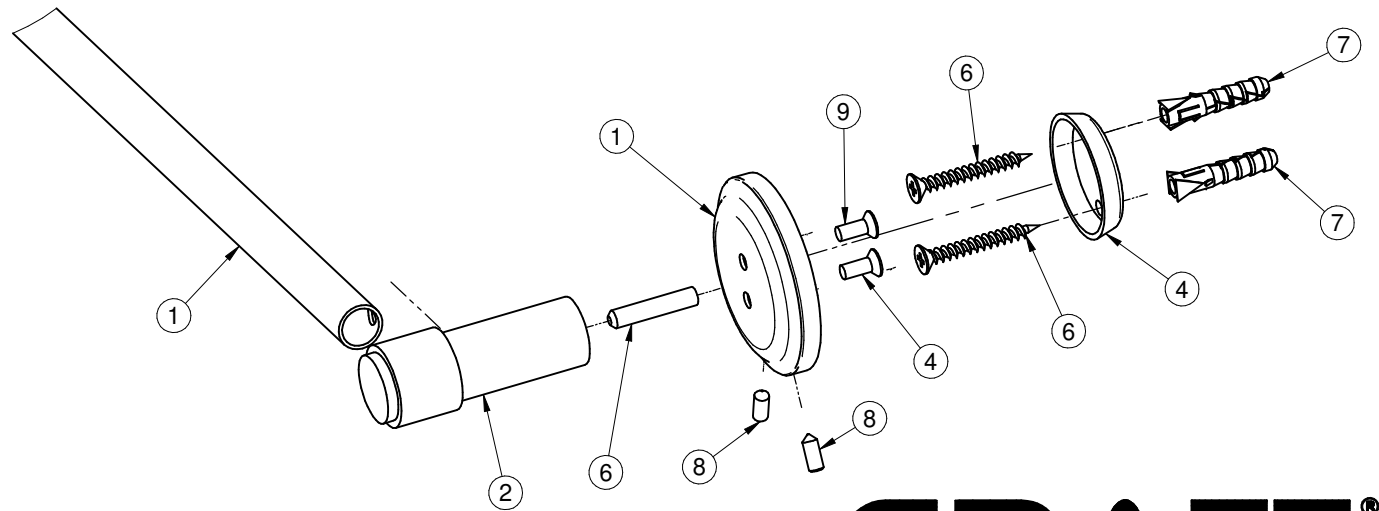

G-19108

Vintage Series

GRAFF[®]
CUTTING EDGE DESIGN