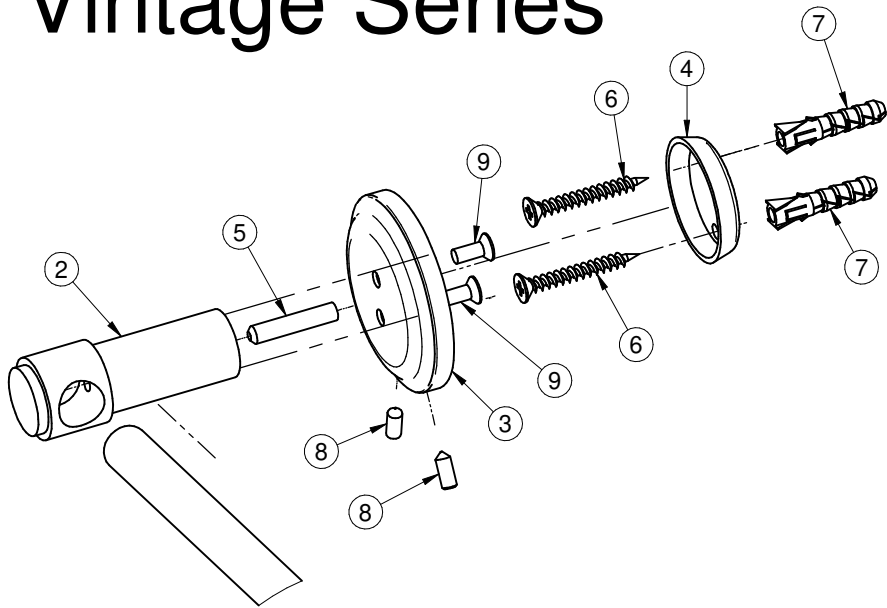

G-19108

Vintage Series

GRAFF[®]
CUTTING EDGE DESIGN