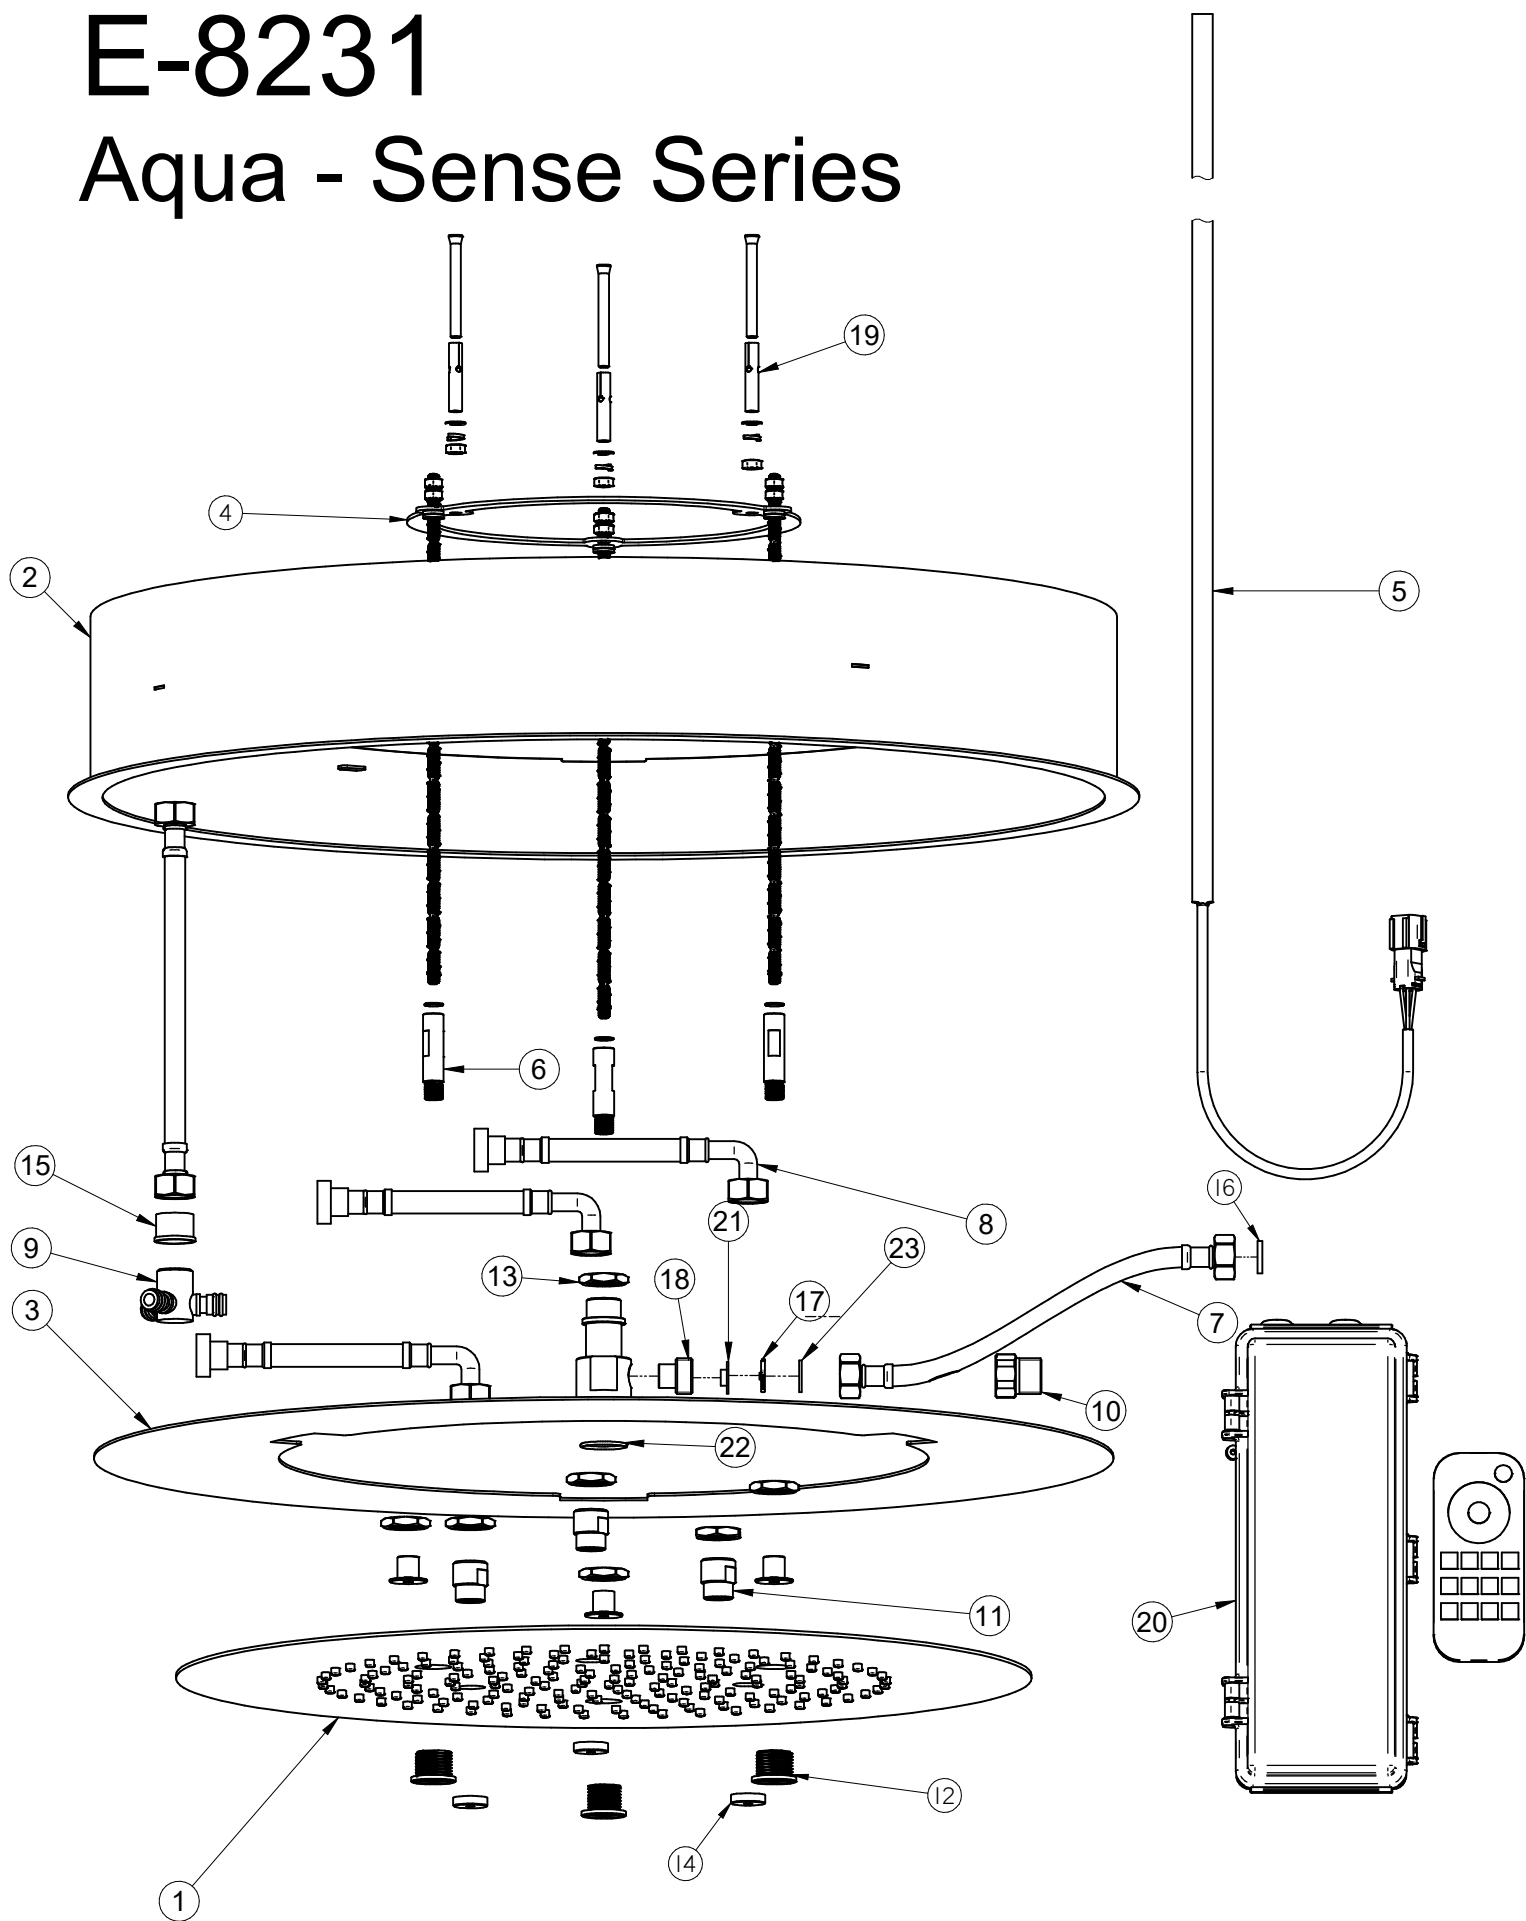

E-8231

Aqua - Sense Series

GRAFF[®]
Art of Bath