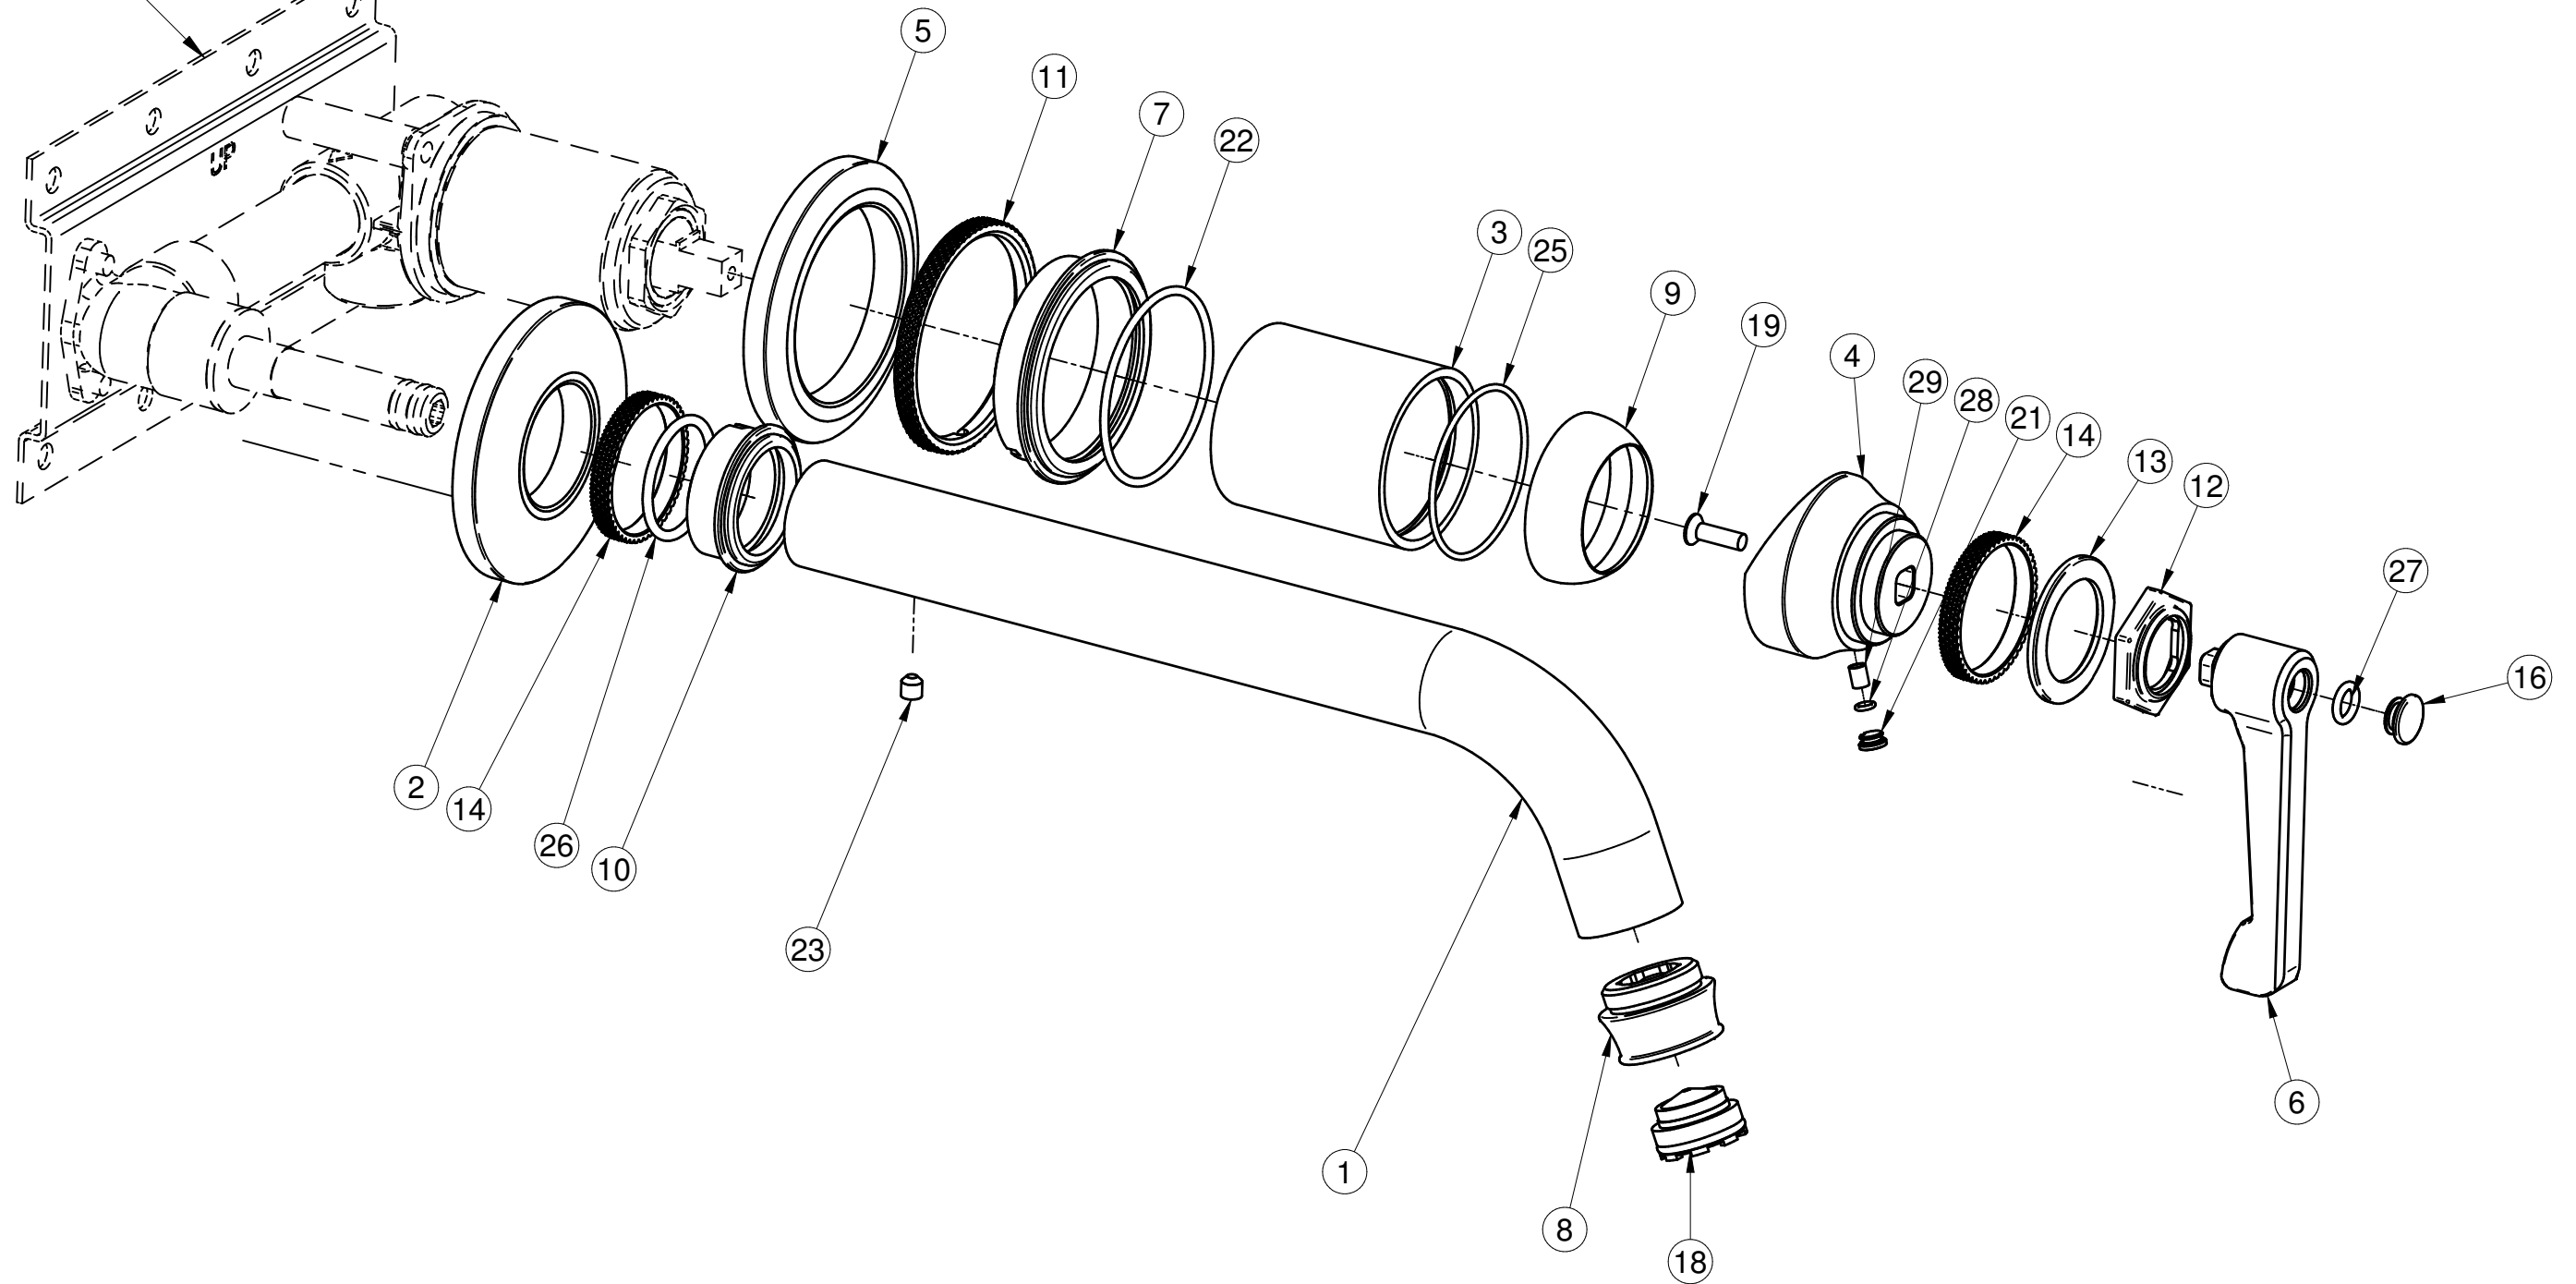

E-11636-LM60W-T

VIGNOLA Series

Rough E-1020
2365100

GRAFF[®]
CUTTING EDGE DESIGN