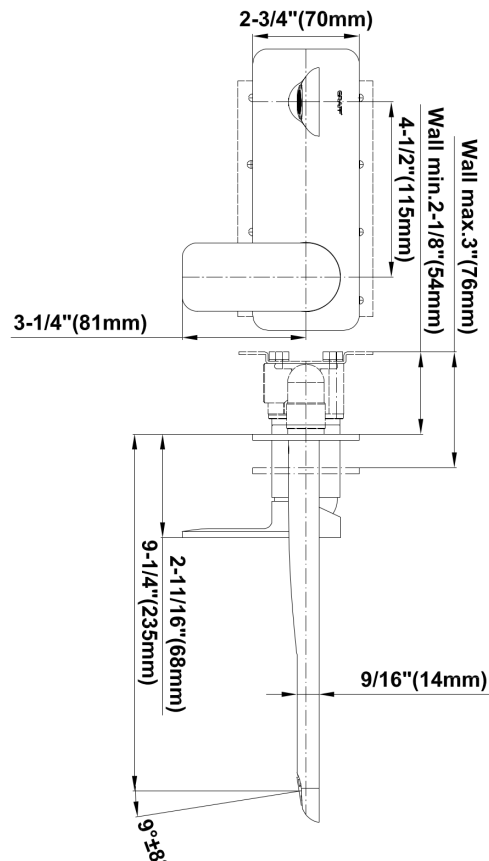

G-6336-LM42W-T

Sento Collection

Sento Wall-Mounted Lavatory Faucet with Single Handle (Trim)

GRAFF®

Caratteristiche del prodotto

- Wall-mount spout and handle installation
- Aerated flow rate ≤ 1.2 max gpm
- 9-1/4" spout reach
- Drain assembly not included
- Optional matching decorative trap G-9970
- Optional extension kit
- To complete package, you must order Rough Valve

* Finitura ordine speciale: richiedere disponibilità

G-6336-LM42W-T

Sento Collection

Sento Wall-Mounted Lavatory Faucet with Single
Handle (Trim)

GRAFF®