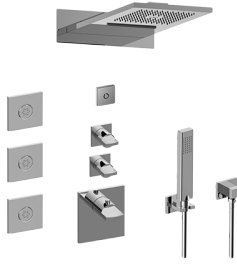

Sade

GM3.124SE-C14E0

M-Series Full Thermostatic Shower System with LED

GRAFF[®]

Caratteristiche del prodotto

- 3/4" thermostatic valve and trim
- 3/4" 2-way diverter valve and trim (2 pieces)
- G-8201 dual-function, stainless steel showerhead, with rainfall and cascade settings, features 134 no-clog, easy-clean spray nozzles
- Single LED light with 6 color variations
- Flush-mounted swivel body sprays (3 pieces)
- Handshower set with wall bracket and 59" hose
- Optional extension kit
- Flow rates: rainfall ? 2.0 max gpm, cascade ? 2.0 max gpm, handshower ? 1.5 max gpm, body sprays ? 1.5 max gpm each