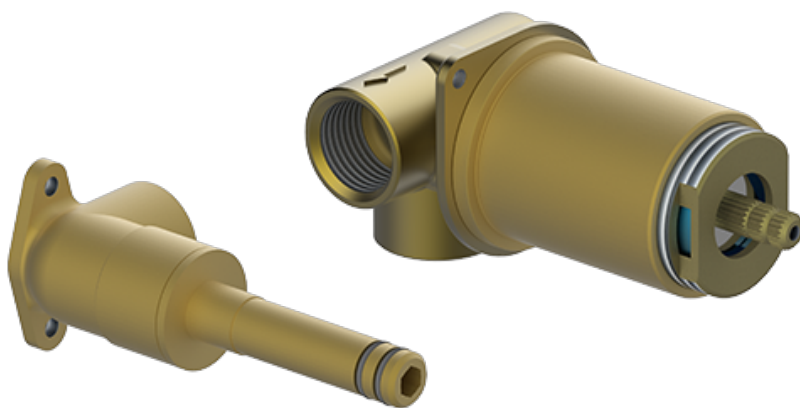

BAGNO  
Rough Valve  
**G-1086**

---

**GRAFF®**

# G-1086