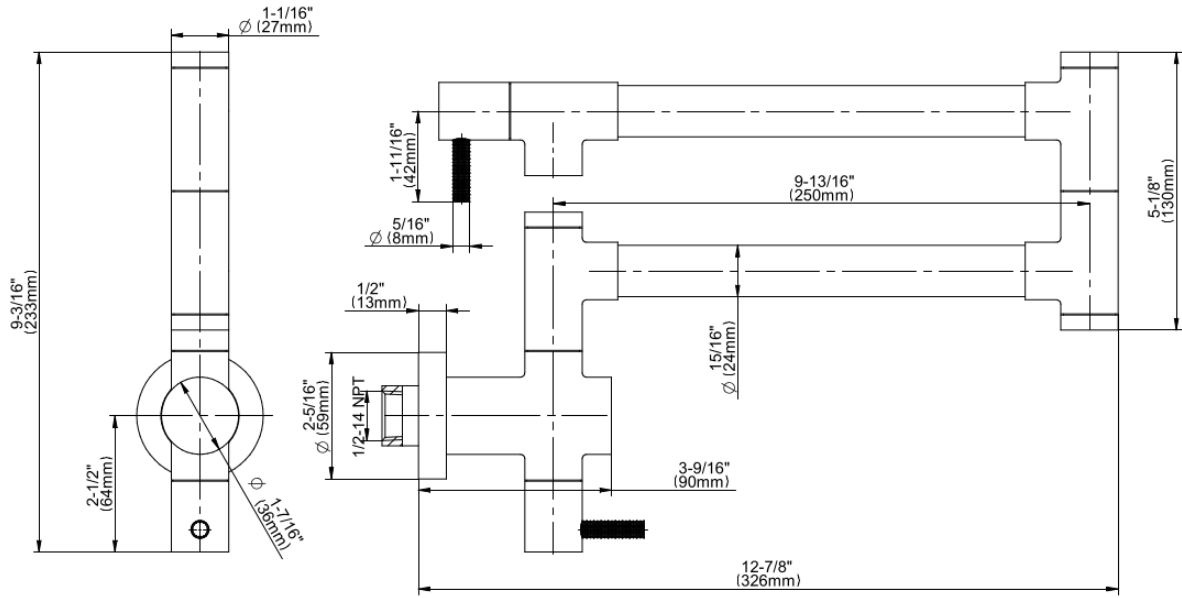

G-4910-LM57P
Harley Collection
Harley Kitchen Pot Filler Faucet

GRAFF®

GRAFF®
Art of Bath