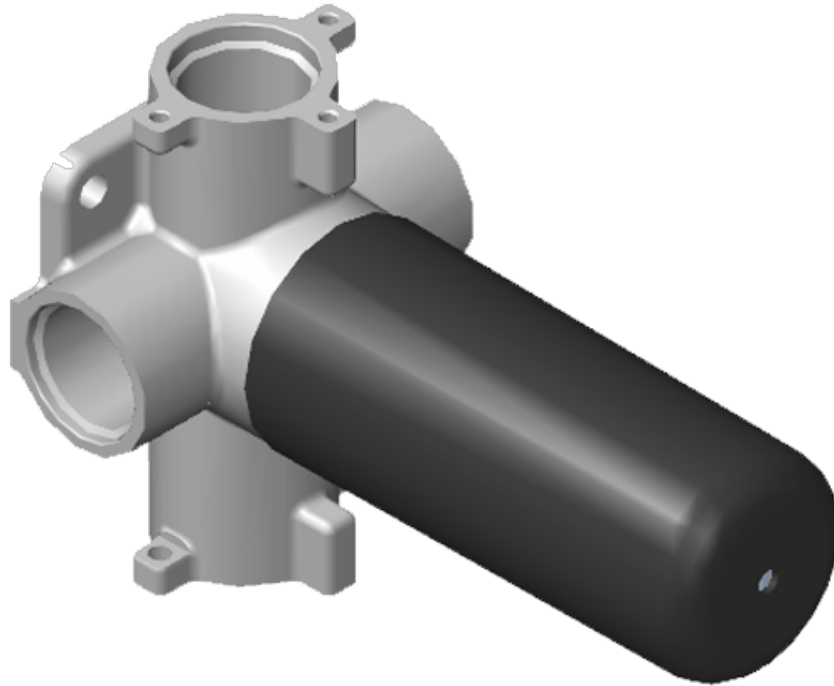

SHOWER
Three-Way Diverter Control Valve
WITH Off Function (No Pass-
Through)
G-8053

GRAFF[®]
Art of Bath

Information

- ~11.4 gpm @ 60 psi
- 3/4" universal inlets/outlets with female threads
- Operates one function at a time
- Stacking inlet feature
- Supplied with protective plastic cover
- CALGreen compliant depending on functions

G-8053

M-Series

3-Way Diverter Control Valve WITH Off Function (No Pass-Through)

Product Features

- 3/4" universal inlets/outlets with female threads
- Stacking inlet feature
- Supplied with protective plastic cover
- CalGreen compliant dependent on functions