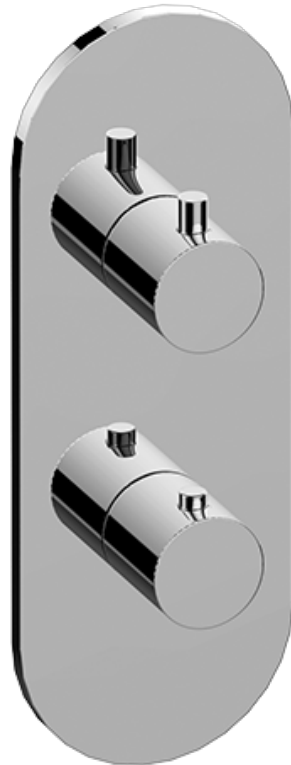

SHOWER  
M-Series Round Thermostatic  
2-Hole Trim Plate and Handle  
**G-8047-RH0-T**

**Information**

- Two metal handles
- Decorative trim plate
- Use with G-8006 and G-8076 or G-8052 or G-8053 thermostatic rough valves
- To complete package, you must order rough valves

**Finishes**

## Round Two Holes Trim Plate - M-Series