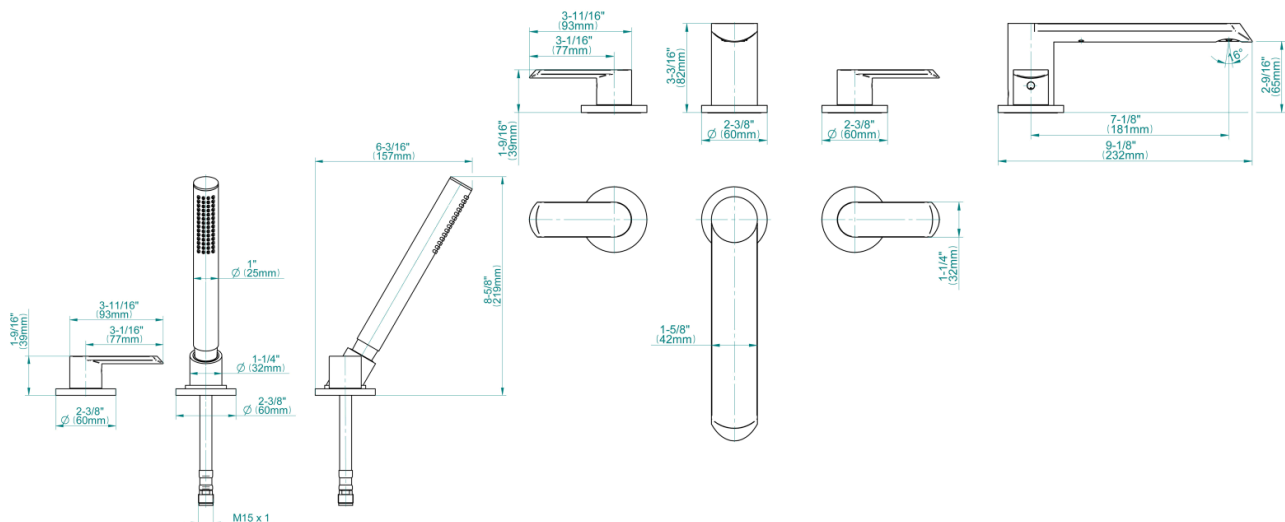

G-6651-LM45B

Phase Collection

Phase Roman Tub Set w/ Handshower - Rough and Trim

Product Features

- Aerated flow rate 8 gpm @60 psi
- Handshower flow rate ≤ 1.5 max gpm
- Deck-mounted handshower and diverter set included
- Optional in-line pressure balancing valve

* Special order finish - call for availability

G-6651-LM45B

Phase Collection

Phase Roman Tub Set w/ Handshower - Rough
and Trim

GRAFF[®]