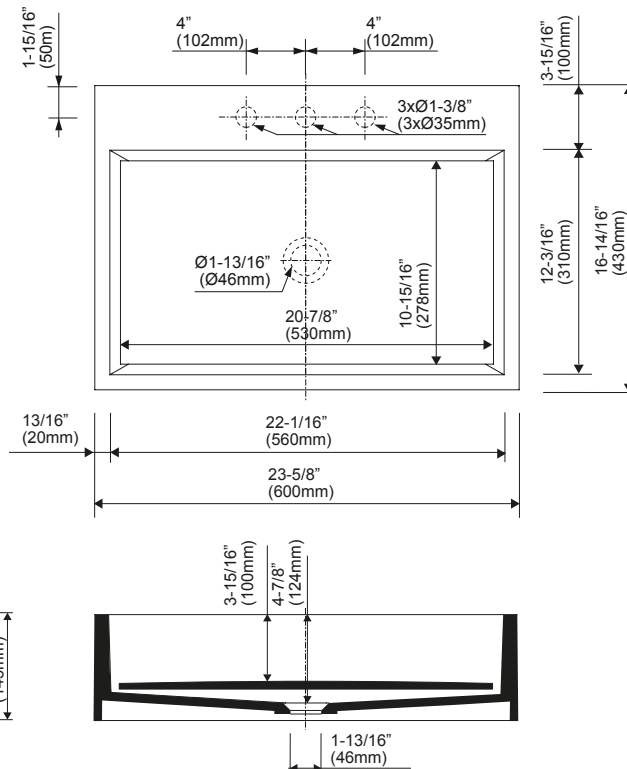

Information

- Constructed from Sleek-Stone®, comprised of 75% natural dolomite minerals bonded with a unique resin to create a naturally durable material
- Countertop or vanity installation
- Without overflow
- No faucet holes; requires wall-mount or vessel faucet
- Includes G-9960 grid drain without overflow in polished chrome
- Includes decorative waste cover
- ~51 lb
- 3 gal capacity
- Resistant to UV, scratches, impacts, mold and mildew, stains, and thermal shock
- Smooth, non-porous and fully deaerated

PRODUCT FEATURES

- Constructed from **Sleek-Stone®**, comprised of 75% natural dolomite minerals bonded with a unique resin to create a naturally durable material
- Countertop or vanity installation
- No faucet holes; requires wall-mount or vessel faucet
- Includes G-9960 grid drain without overflow in polished chrome
- Includes decorative waste cover

~51 lb

3 gal

G-9960-PC

SUB00-NO-GL-PC

GLOSS

SUB00-NO-MT-PC

MATTE

10
Year warranty

The measurements shown are for reference only. Products and specifications shown are subject to change without notice. Revised 10/2017

www.graff-designs.com | phone: 800-954-4723