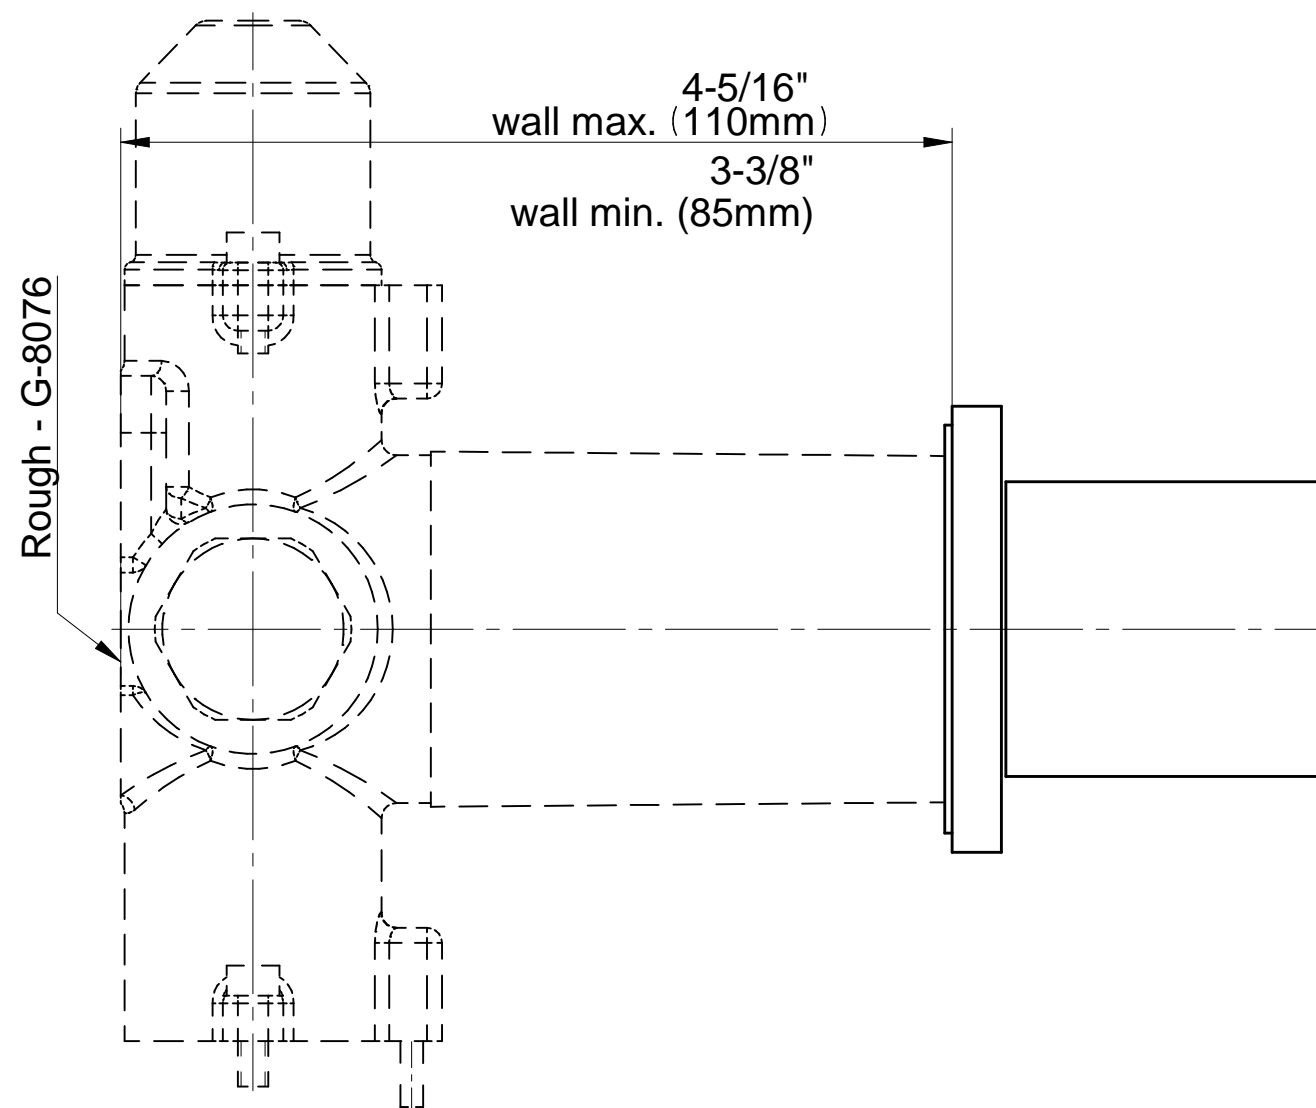

BATHROOM  
M-Series Square Stop/Volume  
Control Trim Plate and Handle  
**G-8098-SH1-T**

**GRAFF**<sup>®</sup>

### Information

- Single metal handle
- Decorative trim plate
- Use with G-8076 Stop/Volume Control rough valve with Pass-Through or G-8077 Stop/Volume Control rough valve
- To complete package, you must order rough valve

## Stop/Volume Control Valve - Trim - M-Series

**GRAFF**<sup>®</sup>  
CUTTING EDGE DESIGN