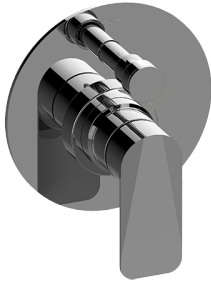

Sento

G-7080-LM59S-T

DISCONTINUED Sento Pressure Balancing Valve Trim
with Handle

GRAFF[®]

Product Features

- Single metal handle
- Decorative trim plate
- Includes push-button diverter
- Use with G-7055 Pressure Balancing Rough Valve