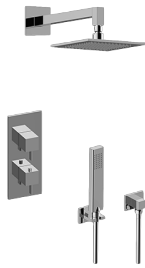

GM2.022WD-LM39E0

Qubic Collection

Qubic Tre M-Series Thermostatic Shower System

- Shower with Handshower

GRAFF®

Product Features

- 3/4" thermostatic valve and trim
- 3/4" 2-way diverter valve
- 8" showerhead with 12" wall-mounted shower arm
- Showerhead features no-clog, easy-clean spray nozzles
- Handshower set with wall bracket and 59" hose (PVD finishes use 59" flex hose)
- Flow rates: showerhead \leq 1.8 max gpm, handshower \leq 1.5 max gpm