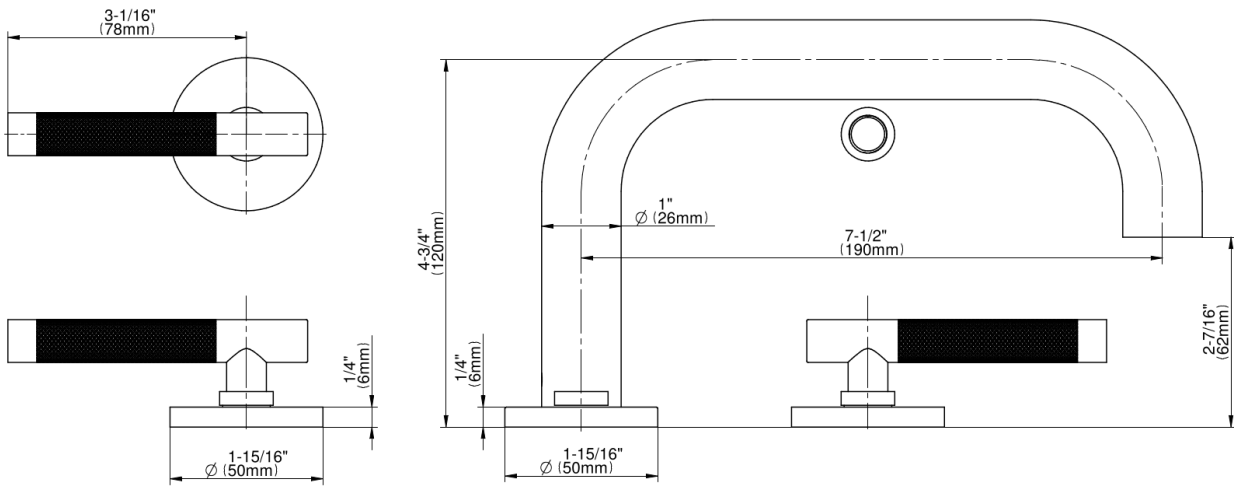

Product Features

- Aerated flow rate 14 gpm @60 psi
- Matching deck-mounted handshower and diverter

Code compliance

- ADA

Available Finishes

- 24K Polished Gold
- 24K Brushed Gold
- 24K Brushed Gold/Onyx PVD[®] Accents
- Brushed Brass PVD[®]
- Brushed Gold PVD[®]
- Architectural Black™
- Brushed Nickel
- Brushed Nickel PVD[®]
- Brushed Onyx PVD[®]
- Brushed Tuscan Bronze PVD[®]
- Rose Gold / Brushed Copper PVD[®]
- Gunmetal PVD[®]
- Matte Black
- Olive Bronze
- Onyx PVD[®]
- Polished Brass PVD[®]
- Polished Chrome
- Polished Chrome/Onyx PVD[®] Accents
- Polished Gold PVD[®]
- Polished Nickel
- Polished Nickel/Onyx PVD[®] Accents
- Polished Nickel PVD[®]
- Polished Tuscan Bronze PVD[®]
- Rose Gold / Polished Copper PVD[®]
- Satin Gold PVD[®]
- Steelnox[®] (Satin Nickel)
- Unfinished Brass
- Unfinished Brushed Brass
- Vintage Brushed Brass
- Warm Bronze PVD[®]
- Architectural White

* Special order finish - call for availability

Roman Tub Trim set is designed to operate with rough G-1037