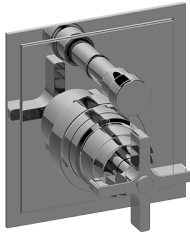

Finezza

**G-7085-C15S-T**

Finezza Pressure Balancing Valve Trim Plate with Handle and Diverter

**GRAFF**<sup>®</sup>

**Product Features**

- Single metal handle and decorative trim plate
- Includes push-button diverter
- Use with G-7055 Pressure Balancing rough valve

\* Special order finish - call for availability

Finezza

**G-7085-C15S-T**

Finezza Pressure Balancing Valve Trim Plate with Handle and Diverter