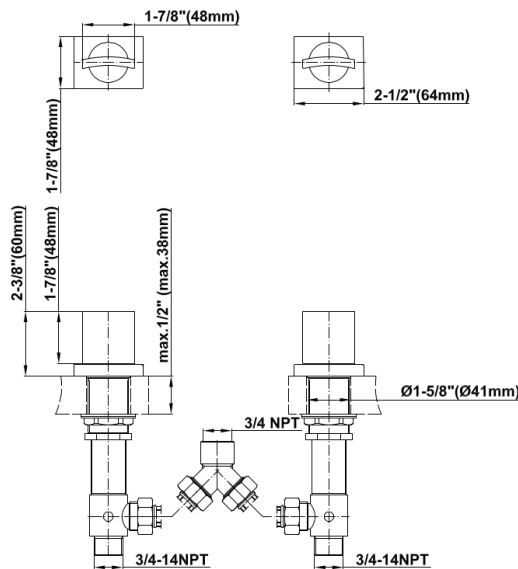

\* Special order finish - call for availability

**LUNA**

**C14B-BS**

Sade/Targa/Luna Tub Handle Set - Deck-Mounted

**GRAFF**<sup>®</sup>

---