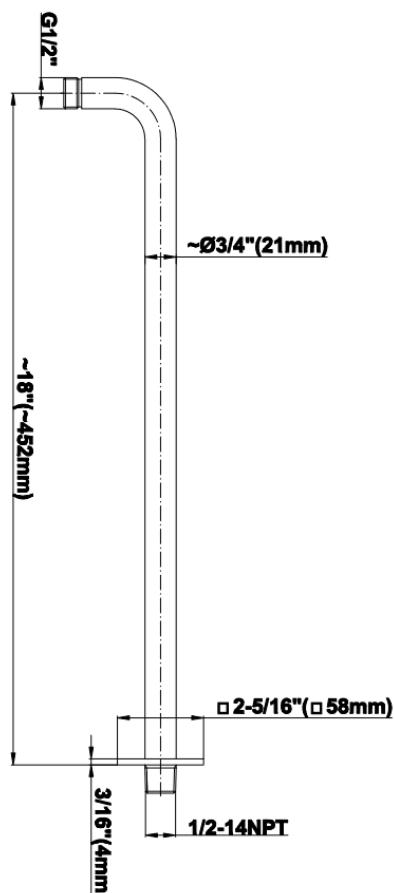

产品特点

- Includes arm and square flange
- 1/2" NPT male thread inlet
- For use with all rain showerheads (recommended for use with G-8438)

可用饰面

- 金色
- 拉丝金
- PVD 拉丝黄铜
- Brushed Gold PVD®
- 黑色 Architectural Black™
- 拉丝镍
- Brushed Nickel PVD®
- Brushed Onyx PVD®
- Brushed Tuscan Bronze PVD®
- Rose Gold / Brushed Copper PVD®
- Gunmetal PVD®
- 哑光黑
- 古铜
- Onyx PVD®
- PVD 抛光黄铜
- 镀铬
- Polished Gold PVD®
- 镀镍
- Polished Nickel PVD®
- Polished Tuscan Bronze PVD®
- Rose Gold / Polished Copper PVD®
- Satin Gold PVD®
- Steelnox® 缎镍
- 未抛光黄铜
- 未抛光拉丝黄铜
- 复古拉丝黄铜
- Warm Bronze PVD®
- 白色

* 特殊订单完成 - 请致电询问库存情况

G-8532

Contemporary 18" Shower Arm

GRAFF[®]
