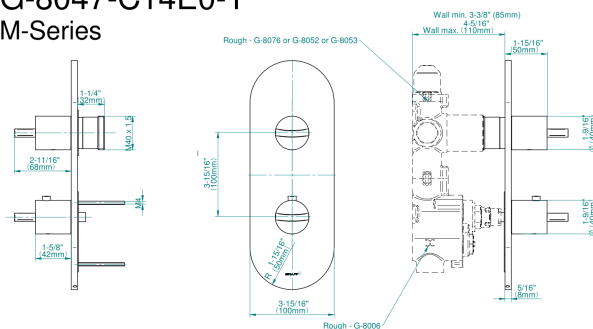

**G-8047-C14E0-T**  
M-Series Collection  
Round M-Series Valve Trim with Two Handles

**产品特点**

- Two metal handles
- Decorative trim plate
- Use with M-Series rough valves

**规范合规性**

- ADA

**可用饰面**

- 金色
- 拉丝金
- PVD拉丝黄铜
- Brushed Gold PVD®
- 黑色 Architectural Black™
- 拉丝镍
- Brushed Nickel PVD®
- Brushed Onyx PVD®
- Brushed Tuscan Bronze PVD®
- Rose Gold / Brushed Copper PVD®
- Gunmetal PVD®
- 哑光黑
- 古铜
- Onyx PVD®
- PVD抛光黄铜
- 镀铬
- Polished Gold PVD®
- 镀镍
- Polished Nickel PVD®
- Polished Tuscan Bronze PVD®
- Rose Gold / Polished Copper PVD®
- Satin Gold PVD®
- Steelnox® 缎镍
- 未抛光黄铜
- 未抛光拉丝黄铜
- 复古拉丝黄铜
- Warm Bronze PVD®
- 白色

\* 特殊订单完成 - 请致电询问库存情况

**G-8047-C14E0-T**  
M-Series

CUTTING EDGE DESIGN

**G-8047-C14E0-T**  
M-Series Collection  
Round M-Series Valve Trim with Two Handles

---