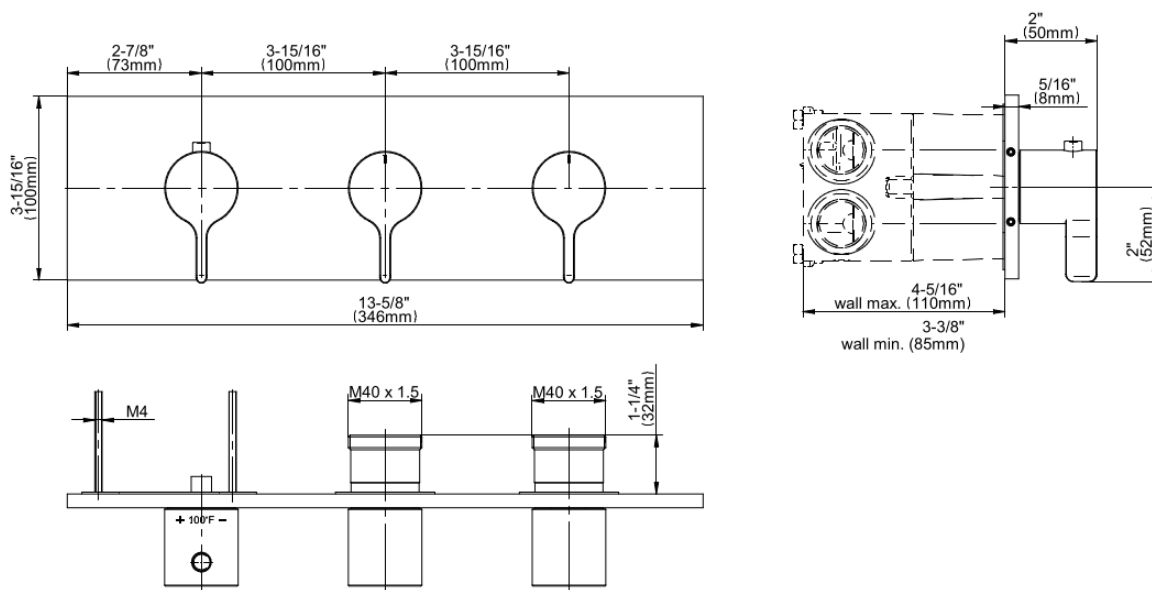

G-8057HH-LM46E0

Terra M-Series Valve Horizontal Trim with Three Handles

产品特点

- Three Metal Handles
- Use with M-Series rough valves

规范合规性

- ADA

可用饰面

- 金色
- 拉丝金
- PVD拉丝黄铜
- Brushed Gold PVD®
- 黑色 Architectural Black™
- 拉丝镍
- Brushed Nickel PVD®
- Brushed Onyx PVD®
- Brushed Tuscan Bronze PVD®
- Rose Gold / Brushed Copper PVD®
- Gunmetal PVD®
- 哑光黑
- 古铜
- Onyx PVD®
- PVD抛光黄铜
- 镀铬
- Polished Gold PVD®
- 镀镍
- Polished Nickel PVD®
- Polished Tuscan Bronze PVD®
- Rose Gold / Polished Copper PVD®
- Satin Gold PVD®
- Steelnox® 缎镍
- 未抛光黄铜
- 未抛光拉丝黄铜
- 复古拉丝黄铜
- Warm Bronze PVD®
- 白色

* 特殊订单完成 - 请致电询问库存情况