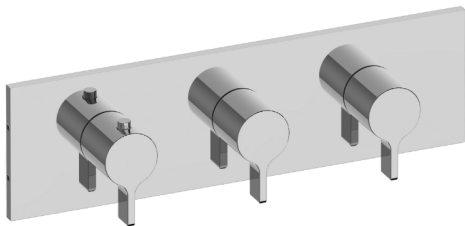

## Terra M-Series Valve Horizontal Trim with Three Handles

### 产品特点

- Three Metal Handles
- Use with M-Series rough valves