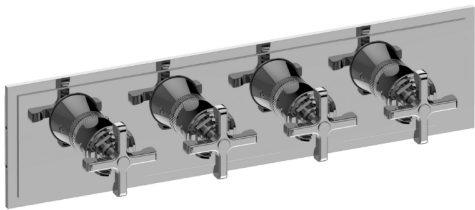

G-8179HH-C20E-T

Vignola M-Series Valve Horizontal Trim with Four Handles

GRAFF®

产品特点

- Four metal handles
- Decorative trim plate
- Use with M-Series rough valves
- To complete package, you must order G-8006 Rough Valve + 3 other Rough Valves

规范合规性

- ADA

可用饰面

- 金色
- 拉丝金
- PVD 拉丝黄铜
- Brushed Gold PVD®
- 黑色 Architectural Black™
- 黑色 Architectural Black™
- 拉丝镍
- Brushed Nickel PVD®
- Brushed Onyx PVD®
- Brushed Tuscan Bronze PVD®
- Rose Gold / Brushed Copper PVD®
- Gunmetal PVD®
- 哑光黑
- 古铜
- Onyx PVD®
- PVD 抛光黄铜
- 镀铬
- Polished Gold PVD®
- 镀镍
- Polished Nickel PVD®
- Polished Tuscan Bronze PVD®
- Rose Gold / Polished Copper PVD®
- Satin Gold PVD®
- Steelinox® 缎镍
- 未抛光黄铜
- 未抛光拉丝黄铜
- 复古拉丝黄铜
- Warm Bronze PVD®
- 白色

* 特殊订单完成 - 请致电询问库存情况

GRAFF®

Art of Bath

G-8179HH-C20E-T

Vignola M-Series Valve Horizontal Trim with Four
Handles

GRAFF[®]