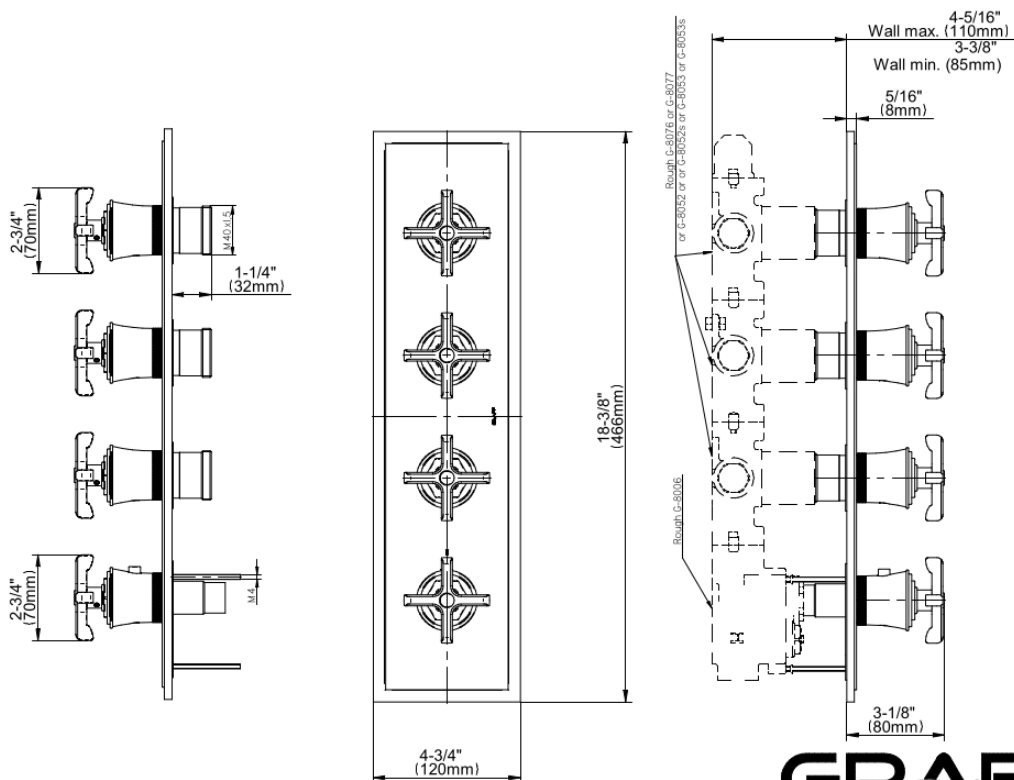

G-8179HH-C20E-T

Vignola M-Series Valve Horizontal Trim with Four Handles

GRAFF®

产品特点

- Four metal handles
- Decorative trim plate
- Use with M-Series rough valves
- To complete package, you must order G-8006 Rough Valve + 3 other Rough Valves

* 特殊订单完成 - 请致电询问库存情况

GRAFF®

Art of Bath

G-8179HH-C20E-T

Vignola M-Series Valve Horizontal Trim with Four
Handles

GRAFF[®]