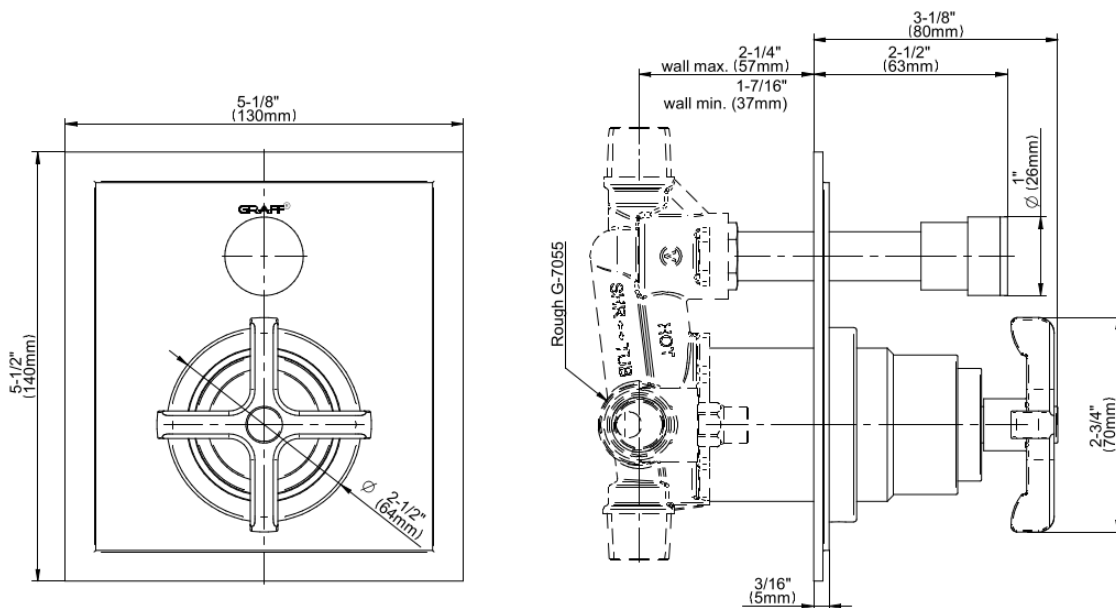

G-7085-C20B-T

Vignola Collection

Vignola Pressure Balancing Valve Trim with
Handle and Diverter

GRAFF®

产品特点

- Single metal handle
- Decorative trim plate
- Includes push-button diverter
- Use with G-7055 Pressure Balancing Rough Valve
- To complete package, you must order Rough Valve

* 特殊订单完成 - 请致电询问库存情况

G-7085-C20B-T

Vignola Collection

Vignola Pressure Balancing Valve Trim with
Handle and Diverter

GRAFF[®]