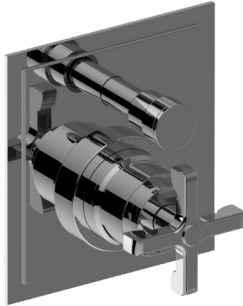

G-7085-C20B-T

Vignola Collection

Vignola Pressure Balancing Valve Trim with
Handle and Diverter

GRAFF®

产品特点

- Single metal handle
- Decorative trim plate
- Includes push-button diverter
- Use with G-7055 Pressure Balancing Rough Valve
- To complete package, you must order Rough Valve

* 特殊订单完成 - 请致电询问库存情况

G-7085-C20B-T

Vignola Collection

Vignola Pressure Balancing Valve Trim with
Handle and Diverter

GRAFF[®]