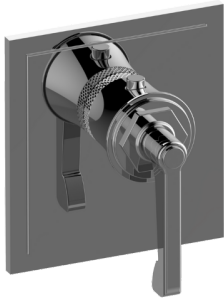

G-8144-LM60E-T

Vignola M-Series Thermostatic Valve Trim with Handle

产品特点

- Single metal handle
- Decorative trim plate
- Use with G-8006 Thermostatic Rough Valve
- To complete package, you must order Rough Valve

规范合规性

- ADA

可用饰面

- 金色
- 拉丝金
- PVD拉丝黄铜
- Brushed Gold PVD®
- 黑色_Architectural Black™
- 黑色_Architectural Black™
- 拉丝镍
- Brushed Nickel PVD®
- Brushed Onyx PVD®
- Brushed Tuscan Bronze PVD®
- Rose Gold / Brushed Copper PVD®
- Gunmetal PVD®
- 哑光黑
- 古铜
- Onyx PVD®
- PVD抛光黄铜
- 镀铬
- Polished Gold PVD®
- 镀镍
- Polished Nickel PVD®
- Polished Tuscan Bronze PVD®
- Rose Gold / Polished Copper PVD®
- Satin Gold PVD®
- Steelinox® 缎镍
- 未抛光黄铜
- 未抛光拉丝黄铜
- 复古拉丝黄铜
- Warm Bronze PVD®
- 白色

* 特殊订单完成 - 请致电询问库存情况

G-8144-LM60E-T

Vignola M-Series Thermostatic Valve Trim with
Handle