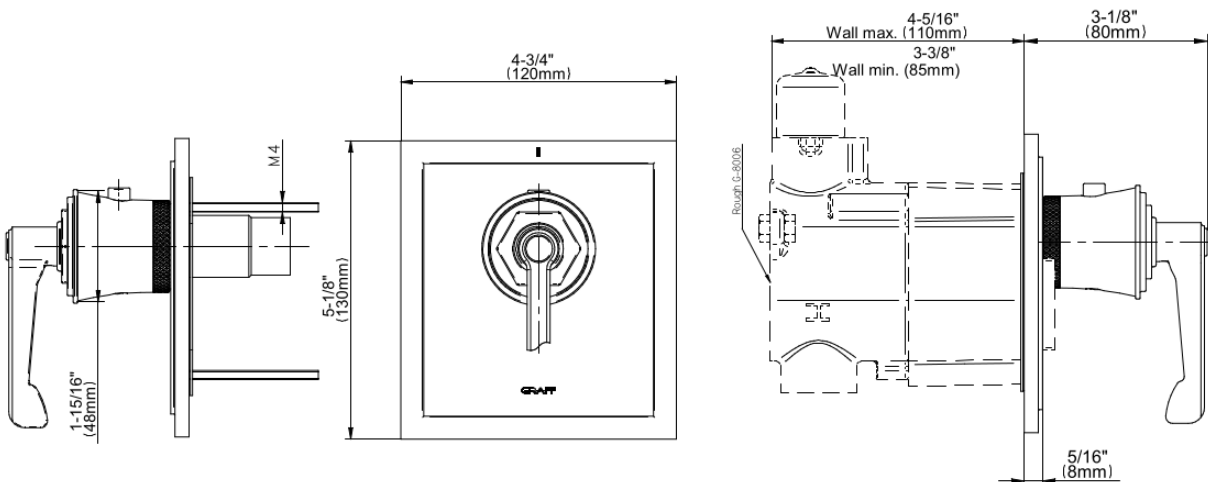

G-8144-LM60E-T

Vignola M-Series Thermostatic Valve Trim with Handle

产品特点

- Single metal handle
- Decorative trim plate
- Use with G-8006 Thermostatic Rough Valve
- To complete package, you must order Rough Valve

* 特殊订单完成 - 请致电询问库存情况

G-8144-LM60E-T

Vignola M-Series Thermostatic Valve Trim with
Handle