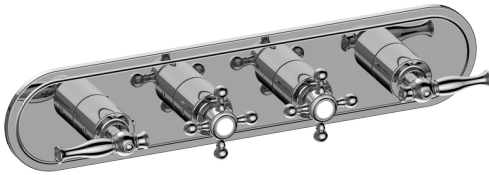

# G-8088H-ALM22C2-T

Lauren Collection

Lauren M-Series Valve Horizontal Trim with Four Handles

### 产品特点

- Four metal handles
- Decorative trim plate
- Use with M-Series rough valves
- ALM22C2 handles should not be used with used with 3-way diverter valve