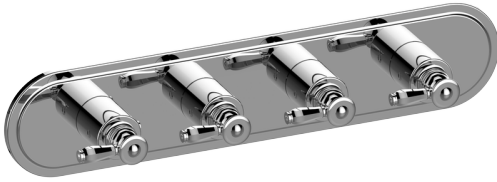

可用饰面

- 金色
- 拉丝金
- 古铜
- 镀铬
- 镀镍
- Steelnox® 缎镍
- 复古拉丝黄铜