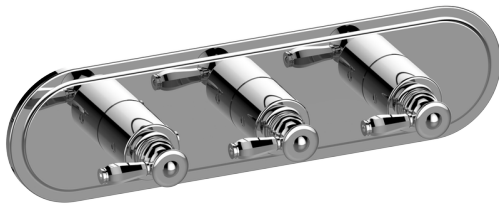

G-8087H-LM63E0-T

Topaz Collection

Topaz M-Series Valve Horizontal Trim with Three Handles

产品特点

- Three Metal Handles
- Decorative trim plate
- Use with M-Series rough valves

规范合规性

- ADA

可用饰面