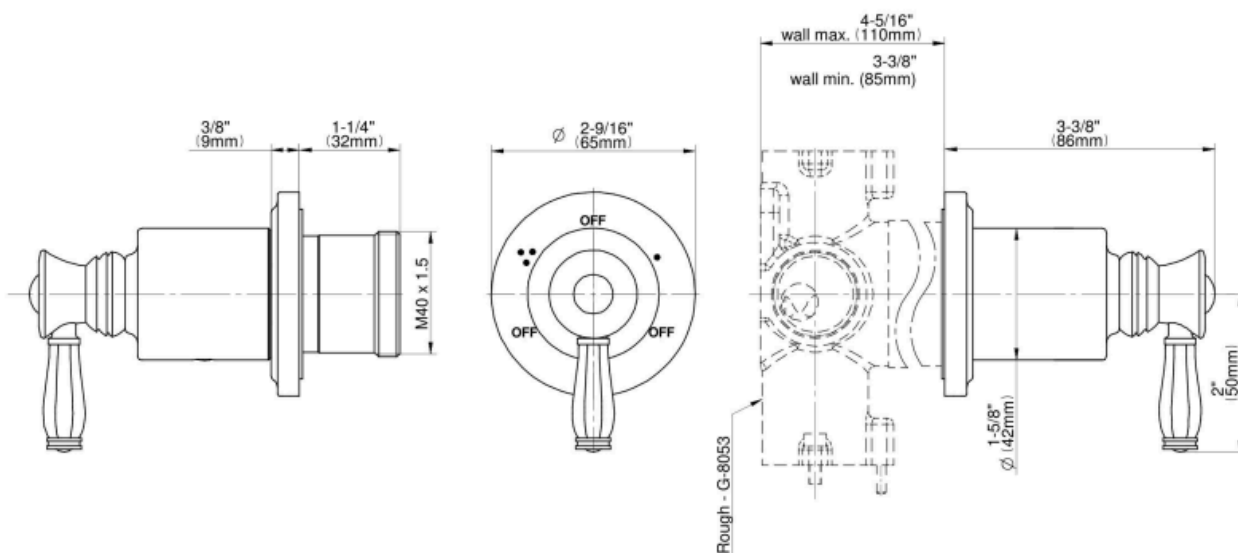

可用饰面

- 金色
- 拉丝金
- 古铜
- 镀铬
- 镀镍
- Steelnox® 缎镍
- 复古拉丝黄铜

* 特殊订单完成 - 请致电询问库存情况