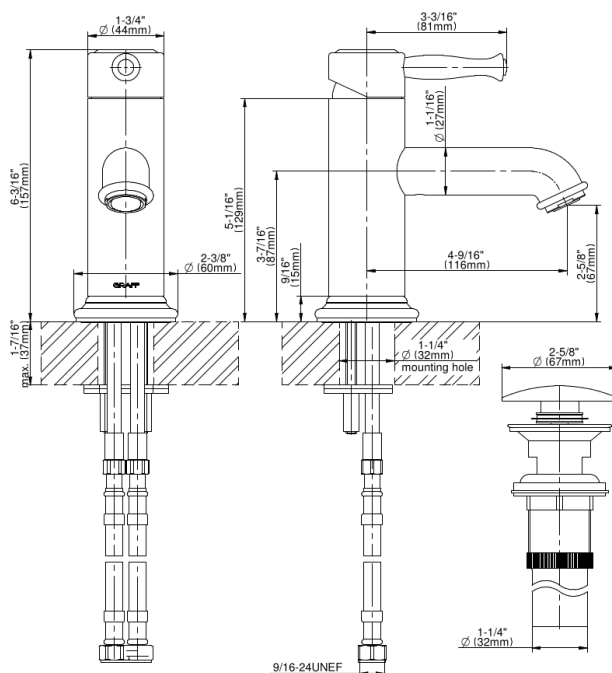

产品特点

- Single-hole faucet
- Aerated flow rate ≤ 1.2 max gpm
- Includes pop-up drain assembly with lift rod and overflow
- Optional matching decorative trap G-9973

规范合规性

- CALGreen

可用饰面

- 金色
- 拉丝金
- PVD拉丝黄铜
- Brushed Gold PVD®
- 黑色 Architectural Black™
- 拉丝镍
- Brushed Nickel PVD®
- Brushed Onyx PVD®
- Brushed Tuscan Bronze PVD®
- Rose Gold / Brushed Copper PVD®
- Gunmetal PVD®
- 哑光黑
- 古铜
- Onyx PVD®
- PVD抛光黄铜
- 镀铬
- Polished Gold PVD®
- 镀镍
- Polished Nickel PVD®
- Polished Tuscan Bronze PVD®
- Rose Gold / Polished Copper PVD®
- Satin Gold PVD®
- Steelnox® 缎镍
- 未抛光黄铜
- 未抛光拉丝黄铜
- 复古拉丝黄铜
- Warm Bronze PVD®
- 白色

* 特殊订单完成 - 请致电询问库存情况

G-3801-LM22M
Lauren Collection
Lauren Lavatory Faucet

GRAFF[®]