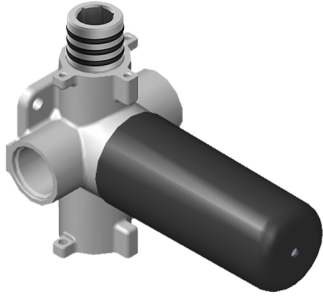

G-8052

3/4" - 1/2"

GRAFF®

产品特点

- 11.7 gpm @ 60 psi
- 3/4" universal inlets/outlets with female threads
- Operates one function at a time
- Stacking inlet and pass-through port feature
- Supplied with protective plastic cover
- CALGreen compliant depending on functions