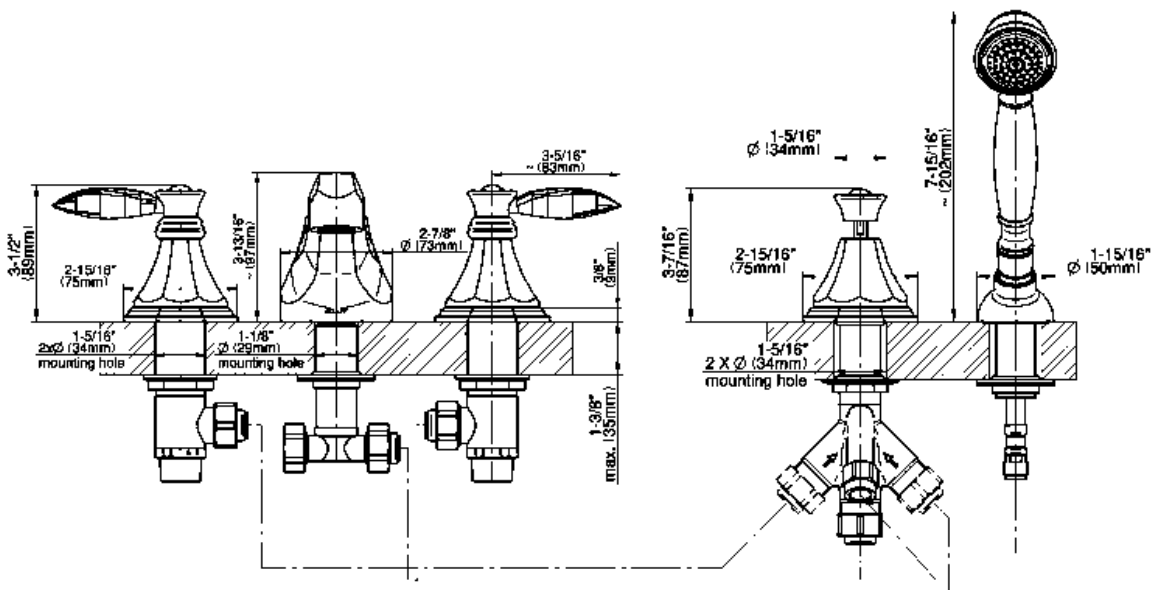

可用饰面

- 金色
- 拉丝金
- PVD拉丝黄铜
- Brushed Gold PVD®
- 黑色 Architectural Black™
- 拉丝镍
- Brushed Nickel PVD®
- Brushed Onyx PVD®
- Brushed Tuscan Bronze PVD®
- Rose Gold / Brushed Copper PVD®
- Gunmetal PVD®
- 哑光黑
- 古铜
- Onyx PVD®
- PVD抛光黄铜
- 镀铬
- Polished Gold PVD®
- 镀镍
- Polished Nickel PVD®
- Polished Tuscan Bronze PVD®
- Rose Gold / Polished Copper PVD®
- Satin Gold PVD®
- Steellnox® 缎镍
- 未抛光黄铜
- 未抛光拉丝黄铜
- 复古拉丝黄铜
- Warm Bronze PVD®
- 白色

* 特殊订单完成 - 请致电询问库存情况