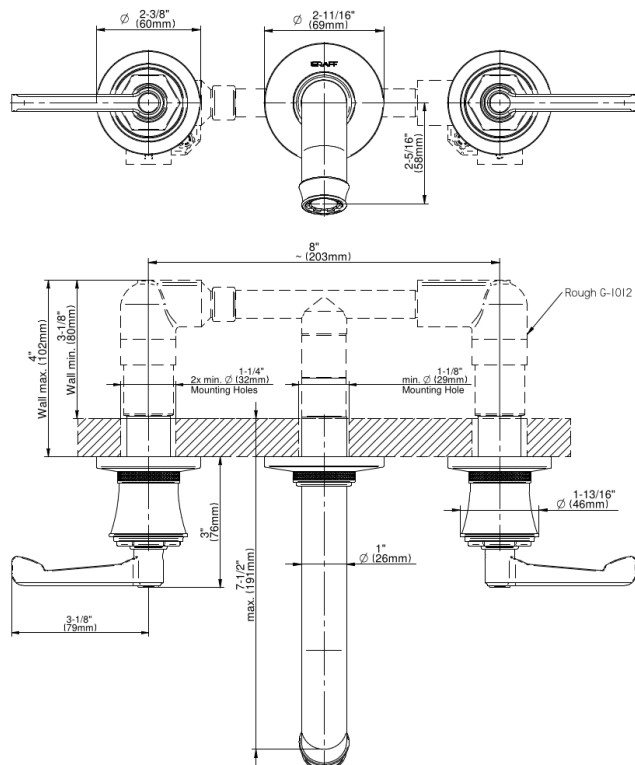

显示的测量值仅供参考。显示的产品和规格如有更改，恕不另行通知。修订日期 09/2023
www.graff-designs.com | phone: 800-954-4723