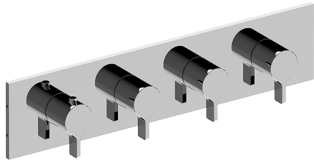

G-8059H-LM46E0-T

M-Series Collection

Square M-Series Valve Trim with Four Handles

产品特点

- Four metal handles
- Decorative trim plate
- To complete package, you must order rough valves

规范合规性

- ADA

可用饰面

* 特殊订单完成 - 请致电询问库存情况

G-8059H-LM46E0-T
M-Series Collection
Square M-Series Valve Trim with Four Handles