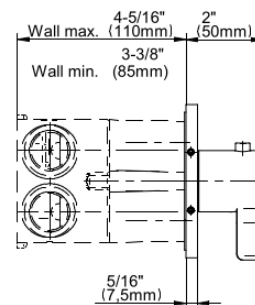

G-8059H-LM46E0-T

M-Series Collection

Square M-Series Valve Trim with Four Handles

产品特点

- Four metal handles
- Decorative trim plate
- To complete package, you must order rough valves

规范合规性

- ADA

可用饰面

* 特殊订单完成 - 请致电询问库存情况

G-8059H-LM46E0-T
M-Series Collection
Square M-Series Valve Trim with Four Handles