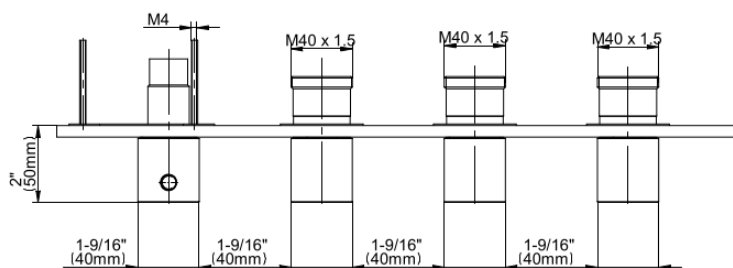

G-8059H-LM46E0-T

M-Series Collection

Square M-Series Valve Trim with Four Handles

产品特点

- Four metal handles
- Decorative trim plate
- To complete package, you must order rough valves

规范合规性

- ADA

可用饰面

* 特殊订单完成 - 请致电询问库存情况

G-8059H-LM46E0-T
M-Series Collection
Square M-Series Valve Trim with Four Handles