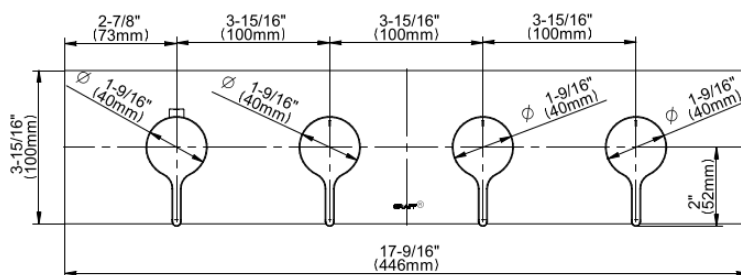

G-8059H-LM46E0-T

M-Series Collection

Square M-Series Valve Trim with Four Handles

产品特点

- Four metal handles
- Decorative trim plate
- To complete package, you must order rough valves

规范合规性

- ADA

可用饰面

* 特殊订单完成 - 请致电询问库存情况

G-8059H-LM46E0-T
M-Series Collection
Square M-Series Valve Trim with Four Handles