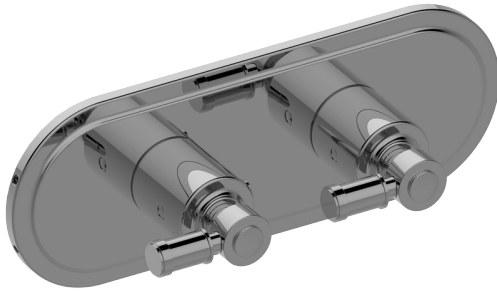

G-8086H-LM21E0-T

Bali Collection

Bali M-Series Valve Horizontal Trim with Two Handles

GRAFF®

产品特点

- Two metal handles
- Decorative trim plate
- Use with M-Series rough valves

规范合规性

- ADA