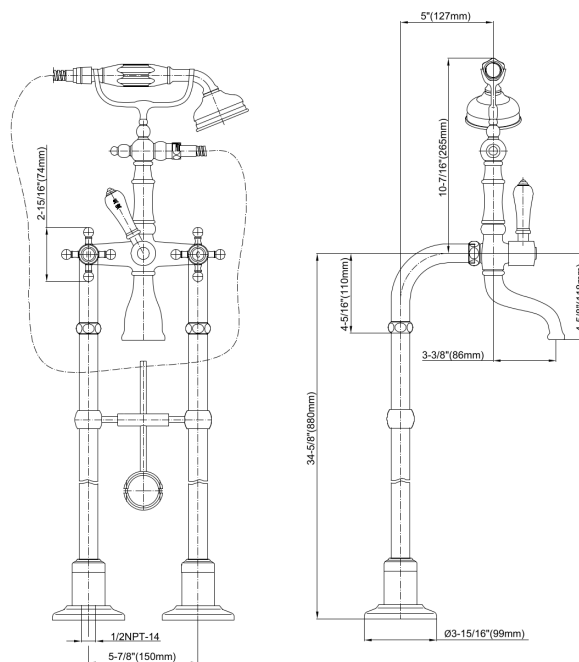

## G-3895-C2

Adley Collection

Adley Exposed Floor-Mounted Tub Filler with  
Handshower Set

### 产品特点

- Includes matching handshower
- Handshower includes ceramic handle insert
- Handshower flow rate  $\leq 1.5$  max gpm
- Includes 59" shower hose
- Includes floor-mounted pillar unions G-3894
- Optional in-line pressure balancing valve

\* 特殊订单完成 - 请致电询问库存情况

**G-3895-C2**

Adley Collection

Adley Exposed Floor-Mounted Tub Filler with  
Handshower Set

---

**GRAFF<sup>®</sup>**