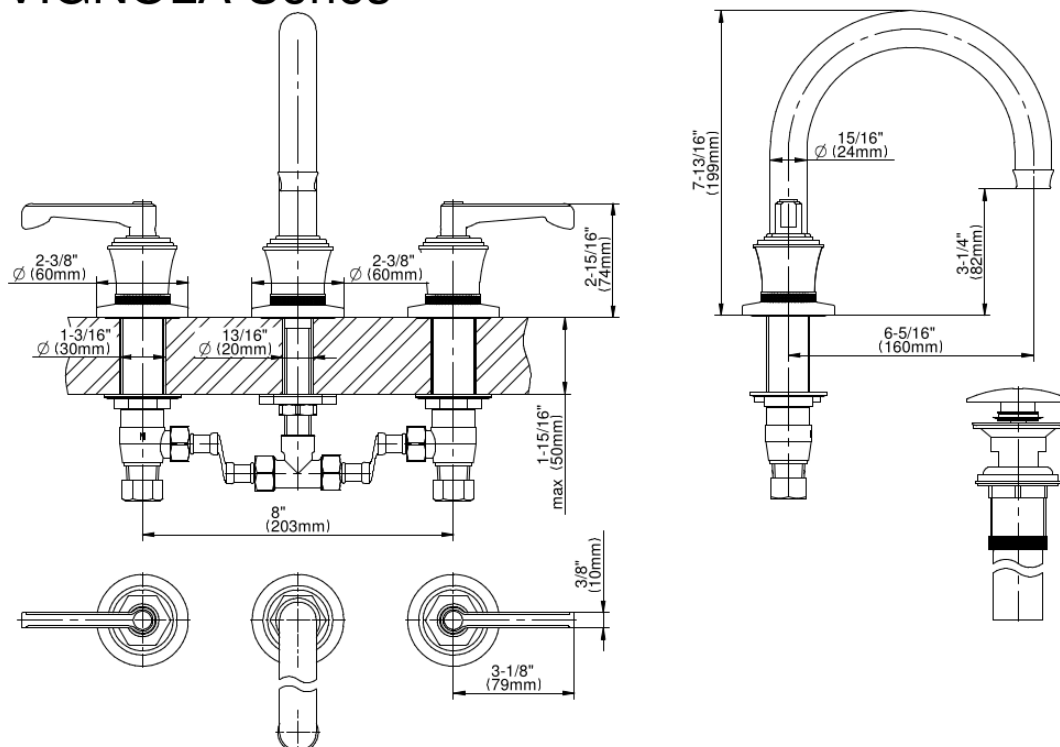

VIGNOLA Series