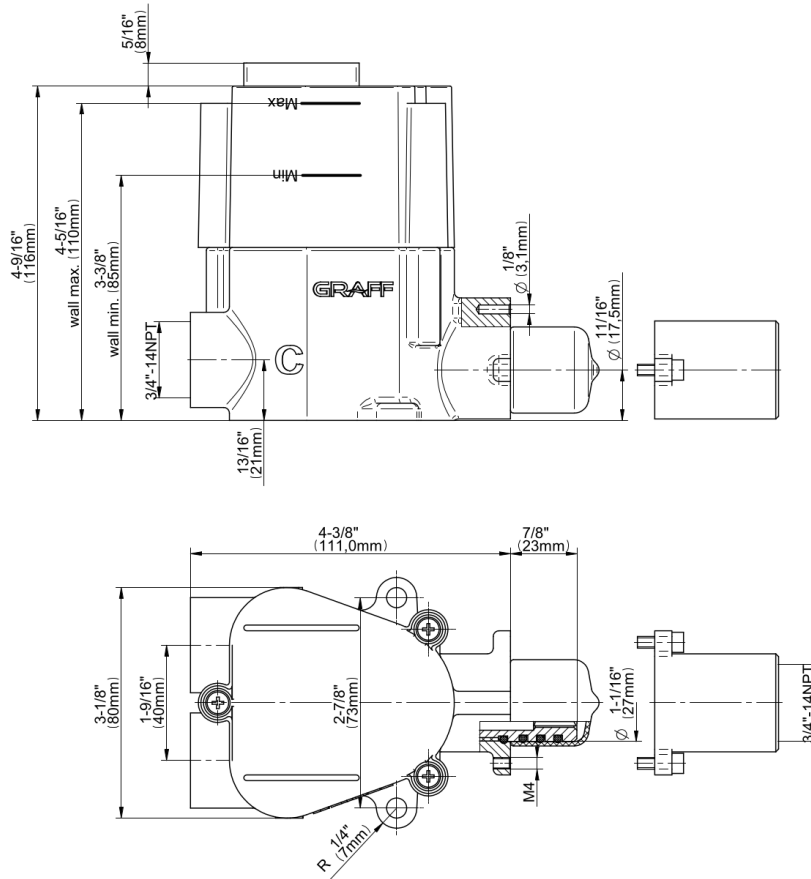

可用饰面

* 特殊订单完成 - 请致电询问库存情况