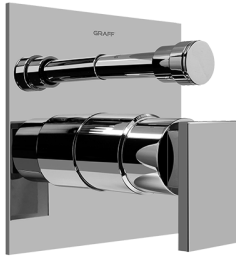

G-7090-LM31S-T

Pressure Balancing Valve Trim with Handle and Diverter (Trim)

GRAFF®

产品特点

- Single metal lever handle
- Decorative trim plate
- Includes push-button diverter
- Use with G-7055 pressure balancing rough valve for shower and tub configurations
- To complete package, you must order rough valve

规范合规性

- ADA

可用饰面

- 金色
- 拉丝金
- PVD拉丝黄铜
- Brushed Gold PVD®
- 黑色 Architectural Black™
- 拉丝镍
- Brushed Nickel PVD®
- Brushed Onyx PVD®
- Brushed Tuscan Bronze PVD®
- Rose Gold / Brushed Copper PVD®
- Gunmetal PVD®
- 哑光黑
- 古铜
- Onyx PVD®
- PVD抛光黄铜
- 镀铬
- Polished Gold PVD®
- 镀镍
- Polished Nickel PVD®
- Polished Tuscan Bronze PVD®
- Rose Gold / Polished Copper PVD®
- Satin Gold PVD®
- Steelnox® 缎镍
- 未抛光黄铜
- 未抛光拉丝黄铜
- 复古拉丝黄铜
- Warm Bronze PVD®
- 白色