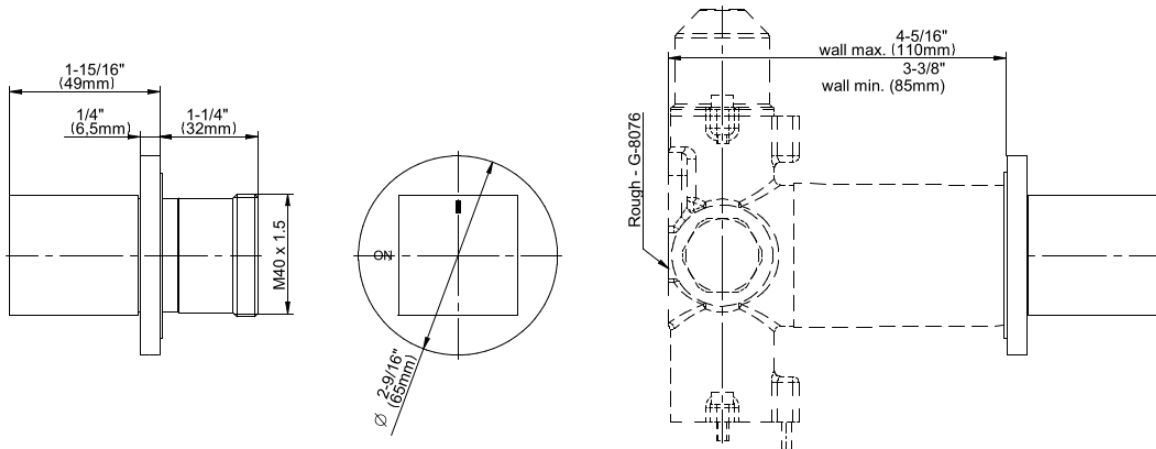

G-8097-SH1-T

M-Series Collection

Round M-Series Stop/Volume Control Valve Trim
with Handle

GRAFF®

产品特点

- Single metal handle
- Decorative trim plate
- To complete package, you must order G-8076 stop/volume control valve with pass-through or G-8077 stop/volume control valve

* 特殊订单完成 - 请致电询问库存情况

G-8097-SH1-T

M-Series Collection

Round M-Series Stop/Volume Control Valve Trim
with Handle

GRAFF®