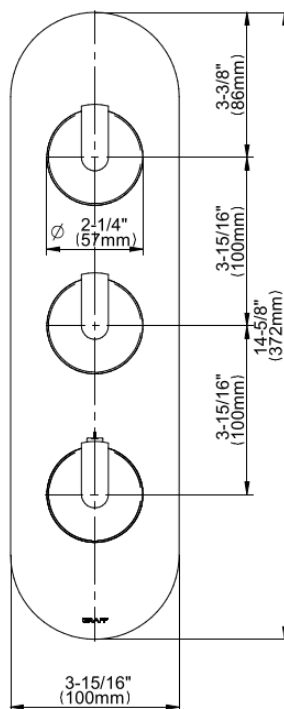

产品特点

- Three metal handles
- Decorative trim plate
- Use with M-Series rough valves
- Use the MOD+ Configurator to generate full part numbers

可用饰面

- 金色
- 拉丝金
- PVD拉丝黄铜
- Brushed Gold PVD®
- 黑色 Architectural Black™
- 拉丝镍
- Brushed Nickel PVD®
- Brushed Onyx PVD®
- Brushed Tuscan Bronze PVD®
- Rose Gold / Brushed Copper PVD®
- Gunmetal PVD®
- 哑光黑
- 古铜
- Onyx PVD®
- PVD抛光黄铜
- 镀铬
- Polished Gold PVD®
- 镀镍
- Polished Nickel PVD®
- Polished Tuscan Bronze PVD®
- Rose Gold / Polished Copper PVD®
- Satin Gold PVD®
- Steelnox® 缎镍
- 未抛光黄铜
- 未抛光拉丝黄铜
- 复古拉丝黄铜
- Warm Bronze PVD®
- 白色

* 特殊订单完成 - 请致电询问库存情况

MOD+ Series

GRAFF®
Art of Bath