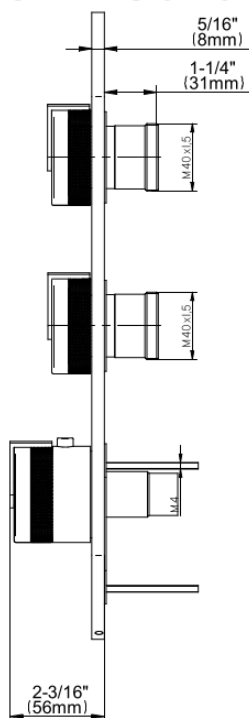

产品特点

- Three metal handles
- Decorative trim plate
- Use with M-Series rough valves
- Use the MOD+ Configurator to generate full part numbers

可用饰面

- 金色
- 拉丝金
- PVD拉丝黄铜
- Brushed Gold PVD®
- 黑色 Architectural Black™
- 拉丝镍
- Brushed Nickel PVD®
- Brushed Onyx PVD®
- Brushed Tuscan Bronze PVD®
- Rose Gold / Brushed Copper PVD®
- Gunmetal PVD®
- 哑光黑
- 古铜
- Onyx PVD®
- PVD抛光黄铜
- 镀铬
- Polished Gold PVD®
- 镀镍
- Polished Nickel PVD®
- Polished Tuscan Bronze PVD®
- Rose Gold / Polished Copper PVD®
- Satin Gold PVD®
- Steelnox® 缎镍
- 未抛光黄铜
- 未抛光拉丝黄铜
- 复古拉丝黄铜
- Warm Bronze PVD®
- 白色

* 特殊订单完成 - 请致电询问库存情况

MOD+ Series

GRAFF®
Art of Bath