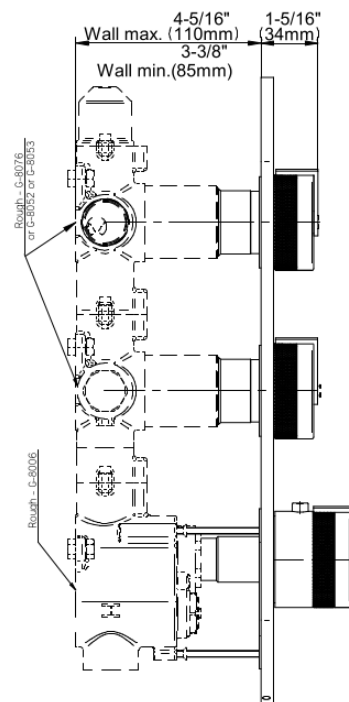

产品特点

- Three metal handles
- Decorative trim plate
- Use with M-Series rough valves
- Use the MOD+ Configurator to generate full part numbers

可用饰面

- 金色
- 拉丝金
- PVD拉丝黄铜
- Brushed Gold PVD®
- 黑色 Architectural Black™
- 拉丝镍
- Brushed Nickel PVD®
- Brushed Onyx PVD®
- Brushed Tuscan Bronze PVD®
- Rose Gold / Brushed Copper PVD®
- Gunmetal PVD®
- 哑光黑
- 古铜
- Onyx PVD®
- PVD抛光黄铜
- 镀铬
- Polished Gold PVD®
- 镀镍
- Polished Nickel PVD®
- Polished Tuscan Bronze PVD®
- Rose Gold / Polished Copper PVD®
- Satin Gold PVD®
- Steelnox® 缎镍
- 未抛光黄铜
- 未抛光拉丝黄铜
- 复古拉丝黄铜
- Warm Bronze PVD®
- 白色

* 特殊订单完成 - 请致电询问库存情况

MOD+ Series

GRAFF®
Art of Bath