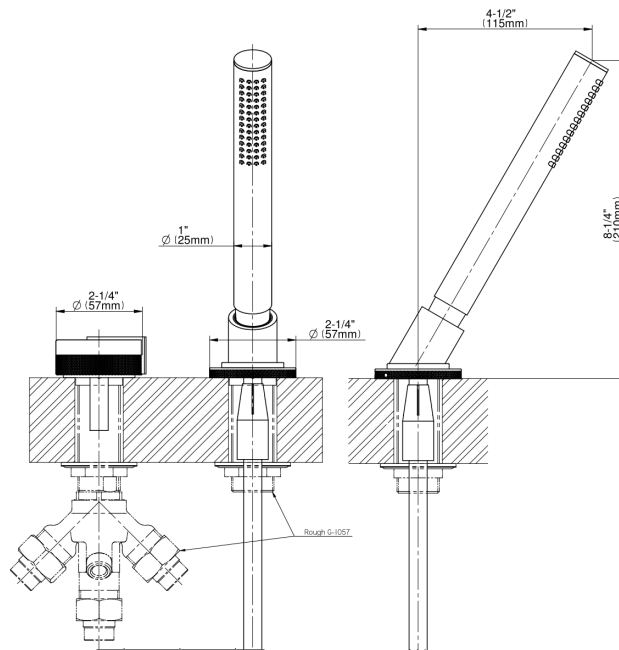

**产品特点**

- Matches G-11550-\*\*\* Roman tub set
- Handshower hose included
- To complete package, you must order Rough Valve

**可用饰面**

- 金色
- 拉丝金
- PVD拉丝黄铜
- Brushed Gold PVD®
- 黑色 Architectural Black™
- 拉丝镍
- Brushed Nickel PVD®
- Brushed Onyx PVD®
- Brushed Tuscan Bronze PVD®
- Rose Gold / Brushed Copper PVD®
- Gunmetal PVD®
- 哑光黑
- 古铜
- Onyx PVD®
- PVD抛光黄铜
- 镀铬
- Polished Gold PVD®
- 镀镍
- Polished Nickel PVD®
- Polished Tuscan Bronze PVD®
- Rose Gold / Polished Copper PVD®
- Satin Gold PVD®
- Steelnox® 缎镍
- 未抛光黄铜
- 未抛光拉丝黄铜
- 复古拉丝黄铜
- Warm Bronze PVD®
- 白色

\* 特殊订单完成 - 请致电询问库存情况

\*\*\*\_\*\*\_

Trim works with rough G-1057

**G-11555-T**  
MOD+ Collection  
????????????????