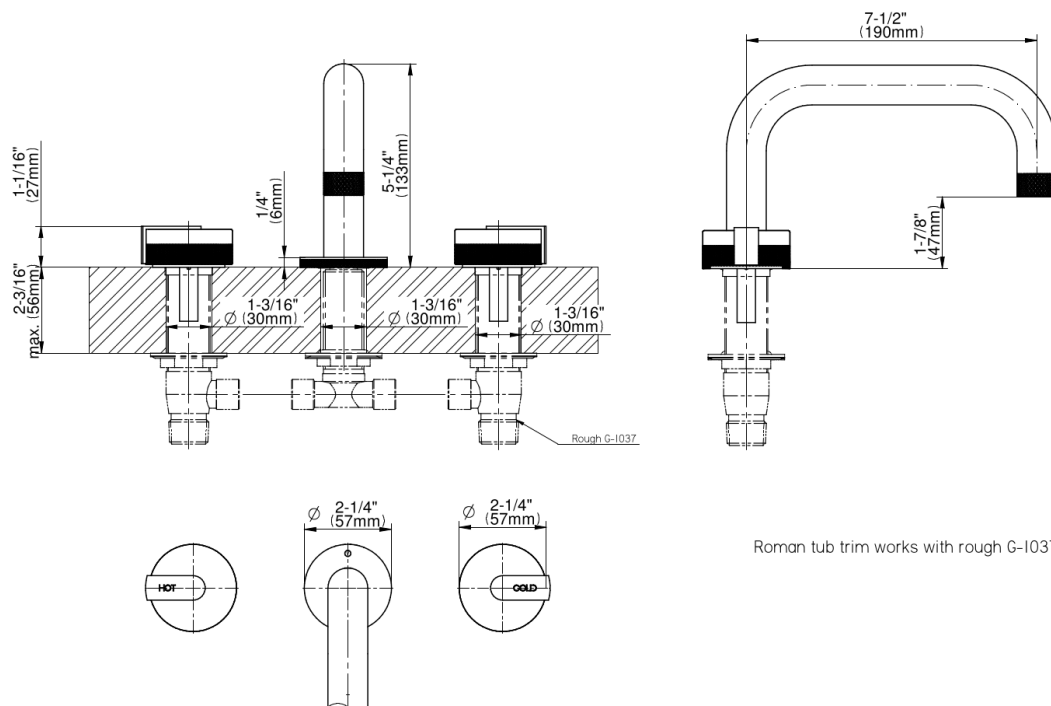

产品特点

- Matching deck-mounted handshower and diverter set available
- Use the <https://www.graff-designs.com/en/catalog/configurator/> MOD+ Configurator to generate full part numbers

可用饰面

- 金色
- 拉丝金
- PVD拉丝黄铜
- Brushed Gold PVD®
- 黑色 Architectural Black™
- 拉丝镍
- Brushed Nickel PVD®
- Brushed Onyx PVD®
- Brushed Tuscan Bronze PVD®
- Rose Gold / Brushed Copper PVD®
- Gunmetal PVD®
- 哑光黑
- 古铜
- Onyx PVD®
- PVD抛光黄铜
- 镀铬
- Polished Gold PVD®
- 镀镍
- Polished Nickel PVD®
- Polished Tuscan Bronze PVD®
- Rose Gold / Polished Copper PVD®
- Satin Gold PVD®
- Steelnox® 缎镍
- 未抛光黄铜
- 未抛光拉丝黄铜
- 复古拉丝黄铜
- Warm Bronze PVD®
- 白色

* 特殊订单完成 - 请致电询问库存情况

**** _ ** _**

Roman tub trim works with rough G-1037

G-11550-T
MOD+ Collection
?????

GRAFF[®]